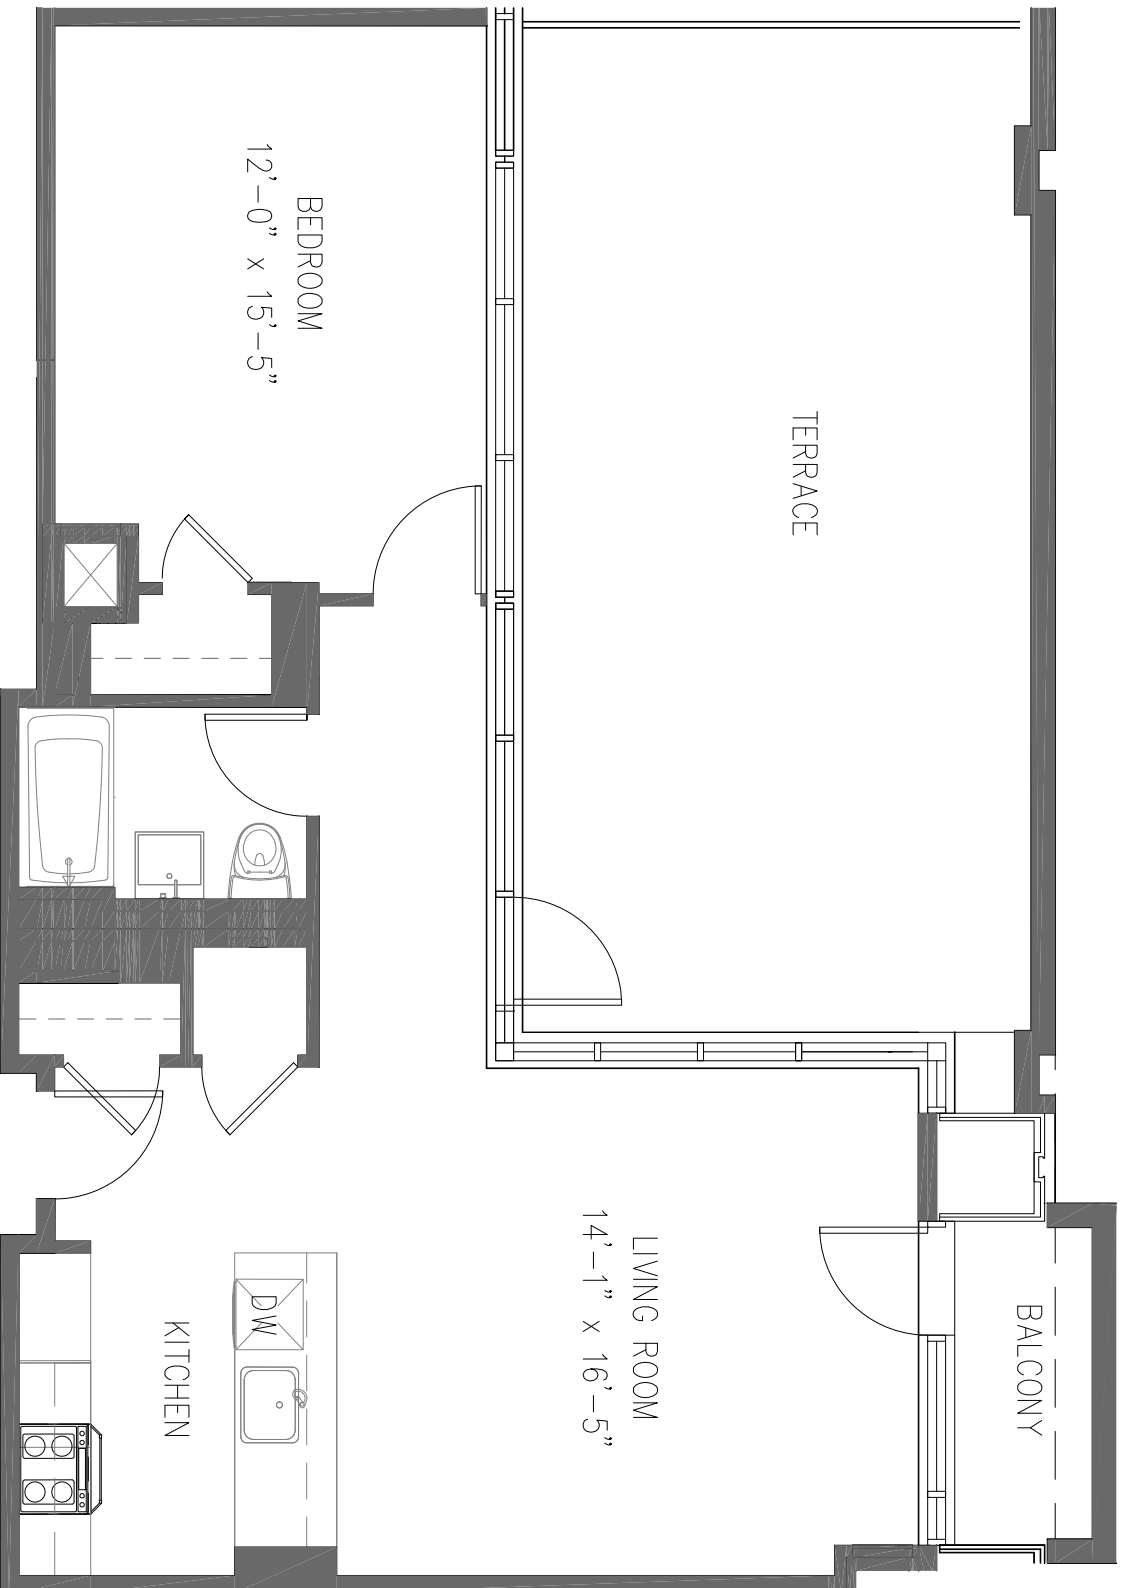

BROOKLYN,
NEW YORK
WWW.101BEDFORD.COM
Tel: 718-599-4101

UNIT C708
KITCHEN, LIVING ROOM
1 BEDROOM
1 BATH

EQUAL HOUSING
OPPORTUNITY