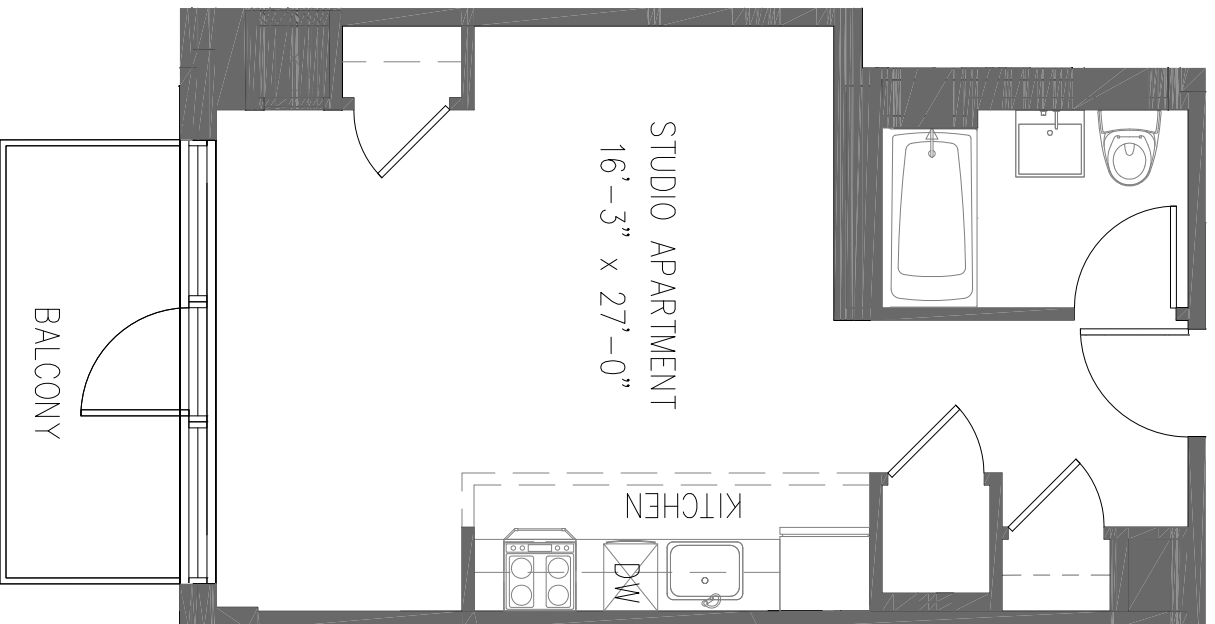

EQUAL HOUSING
OPPORTUNITY