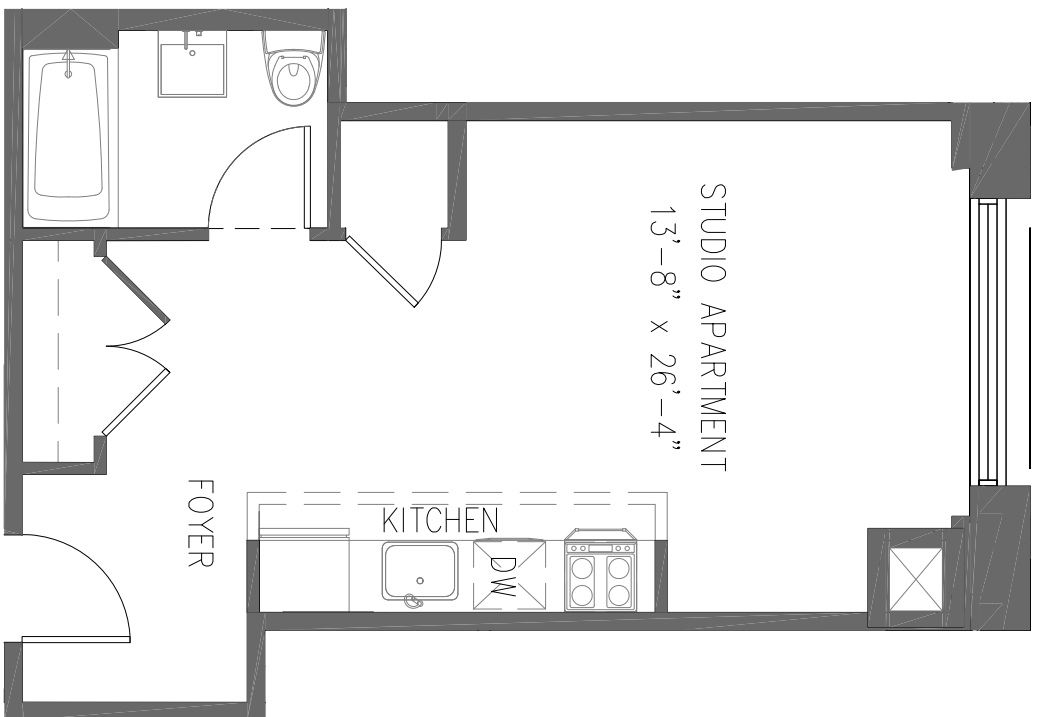

BROOKLYN,
NEW YORK

WWW.101BEDFORD.COM
Tel: 718-599-4101

UNIT C611
STUDIO APARTMENT
KITCHEN
1 BATH