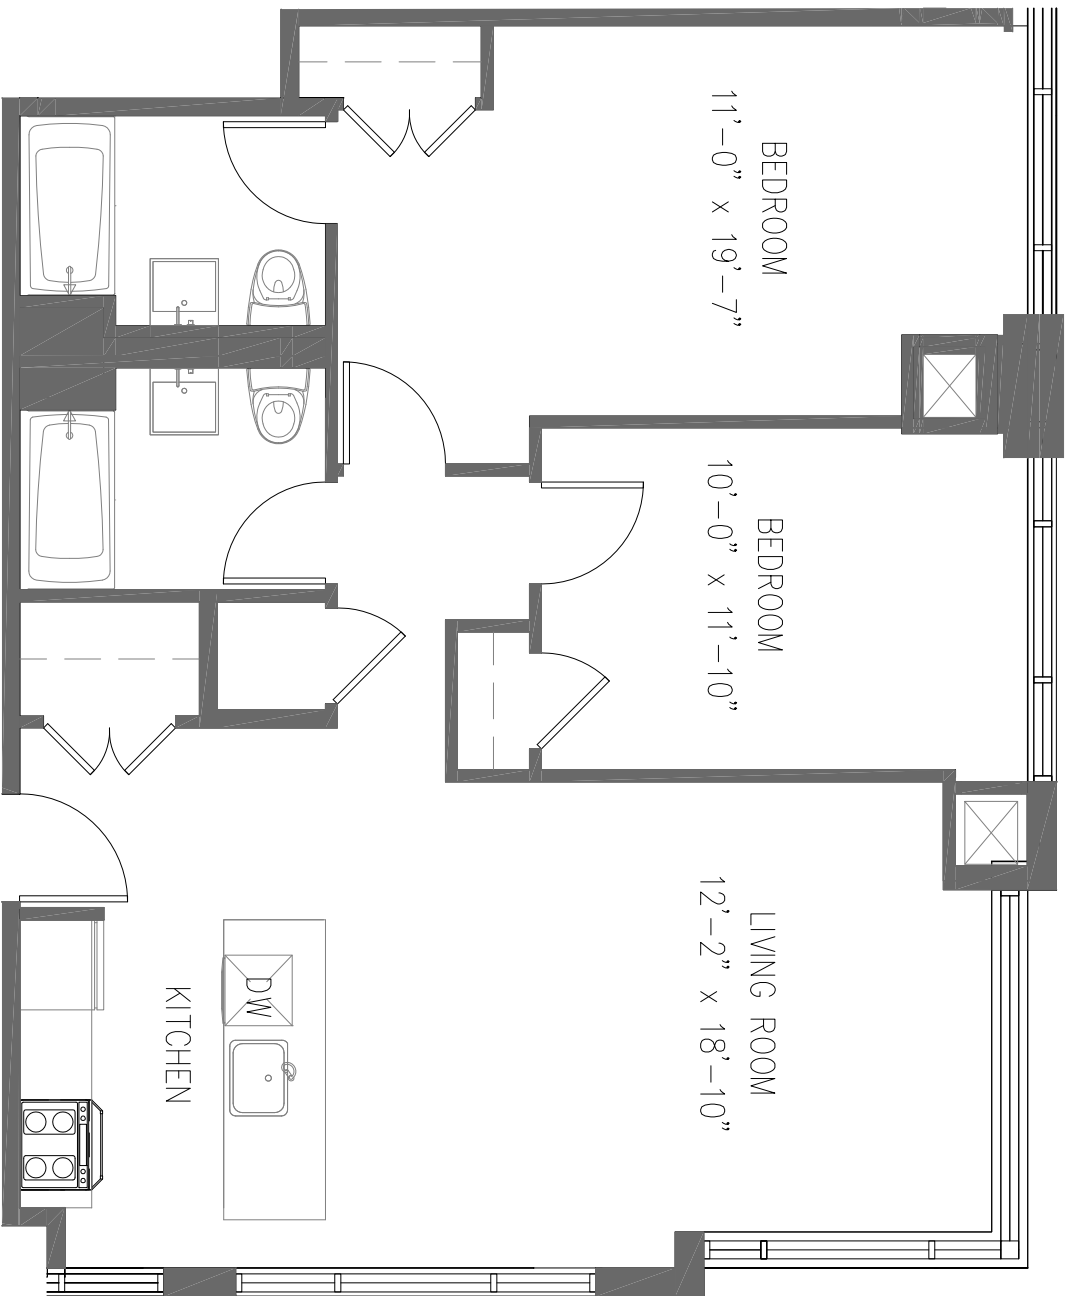

BEDFORD AVENUE