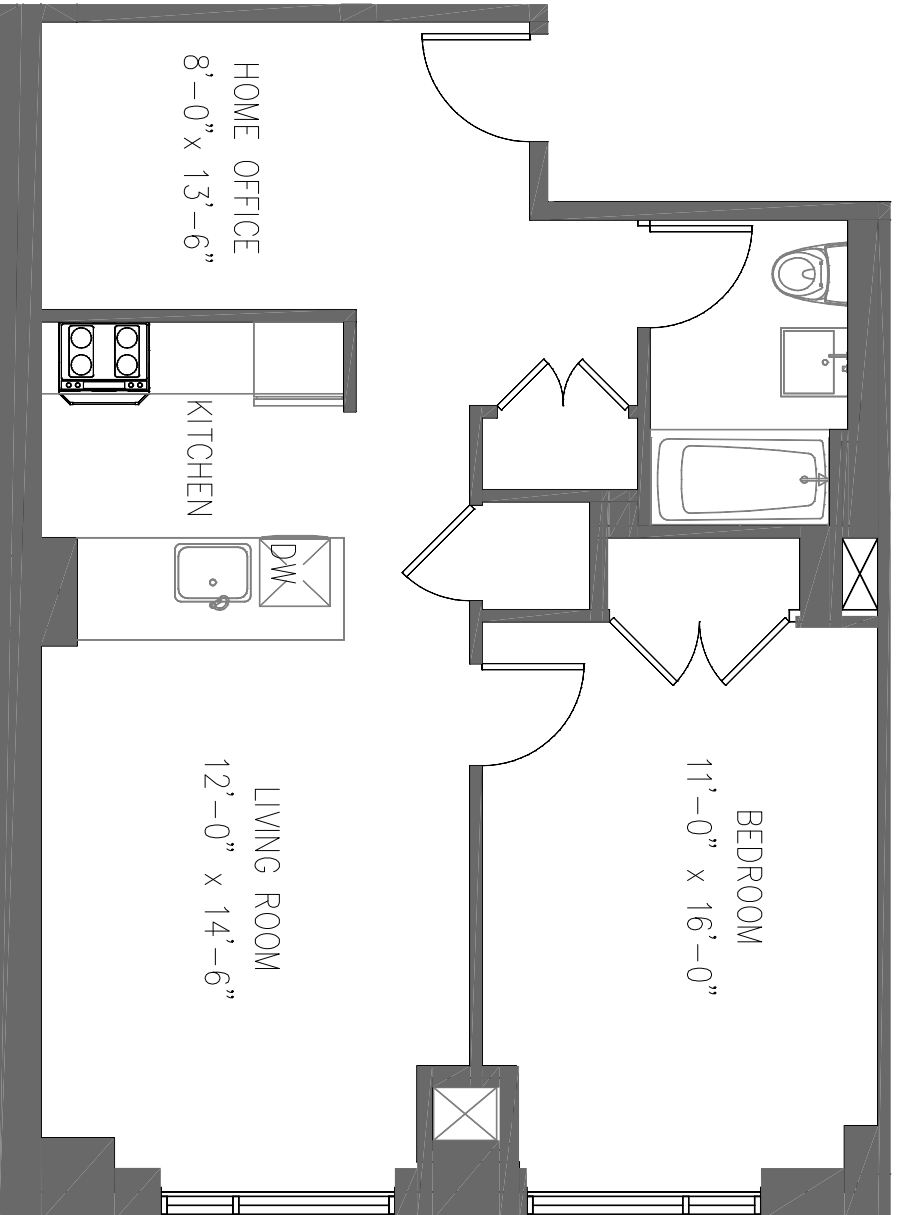

BROOKLYN,
NEW YORK

WWW.101BEDFORD.COM
Tel: 718-599-4101

UNIT C615
KITCHEN, LIVING ROOM
1 BEDROOM, 1 HOME OFFICE
1 BATH