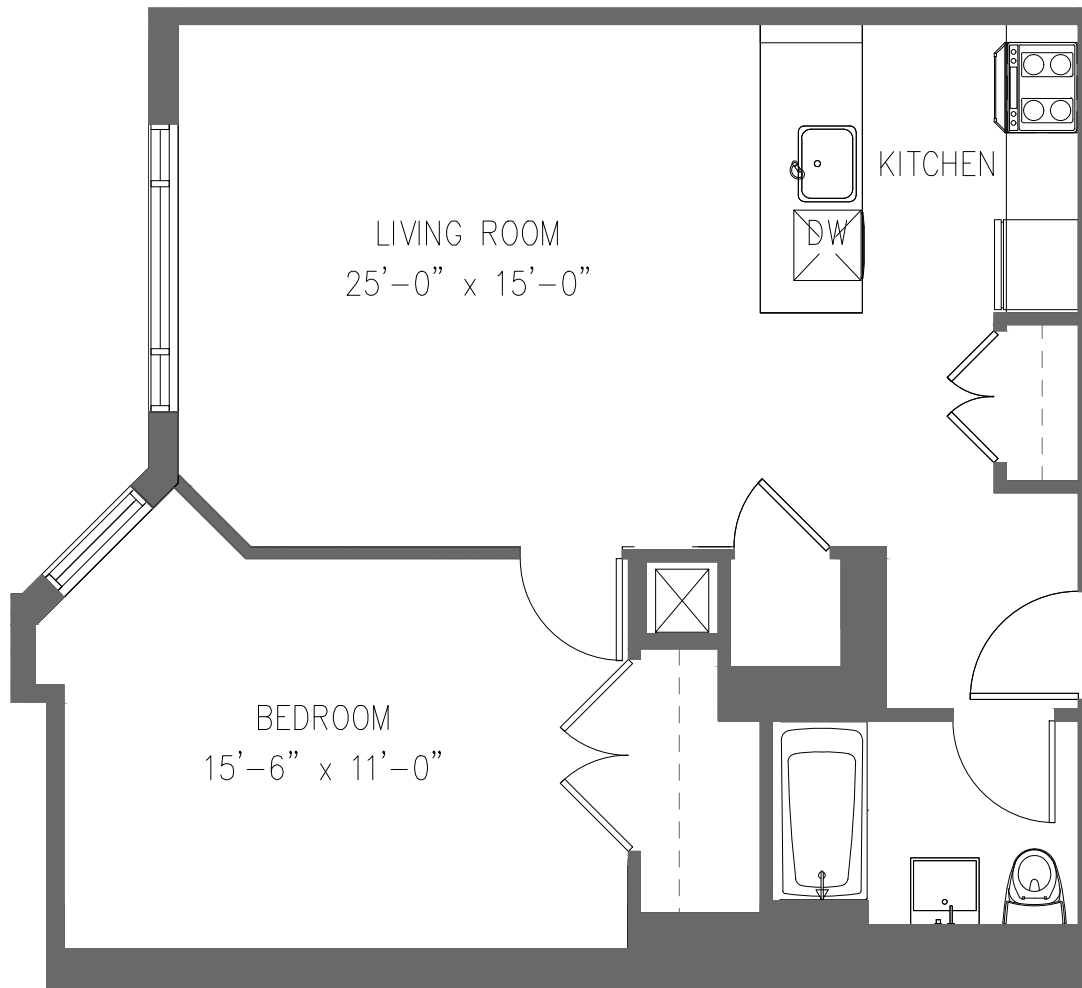

BROOKLYN,
NEW YORK

UNIT B402
KITCHEN, LIVING ROOM
1 BEDROOM
1 BATH