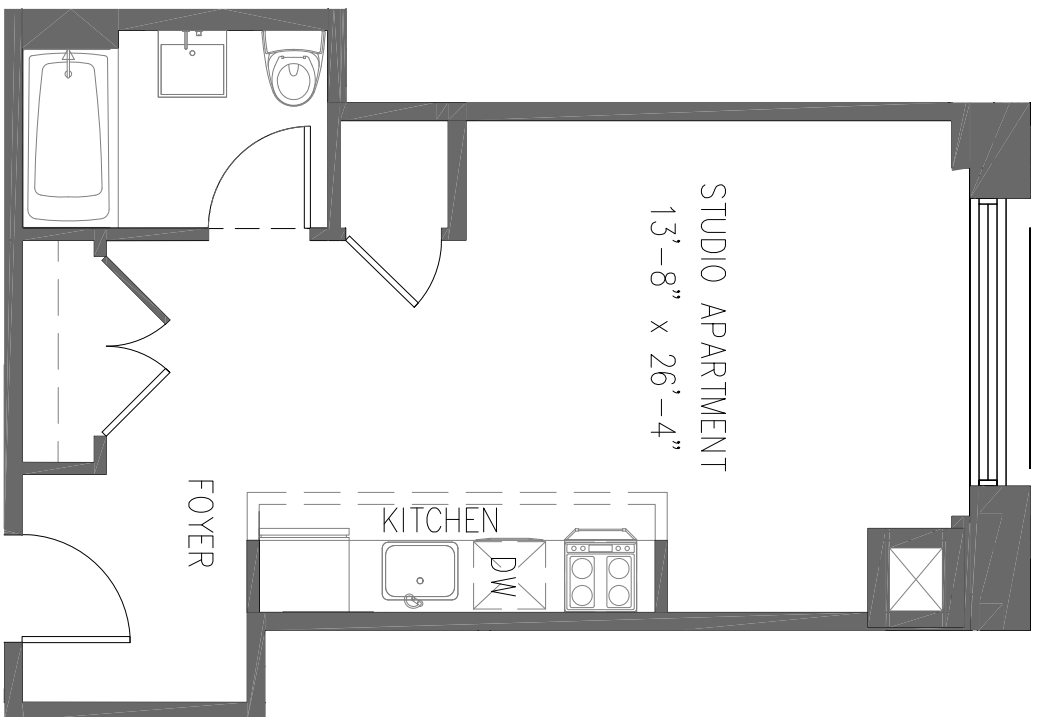

BROOKLYN,
NEW YORK

WWW.101BEDFORD.COM
Tel: 718-599-4101

UNIT C211
STUDIO APARTMENT
KITCHEN
1 BATH