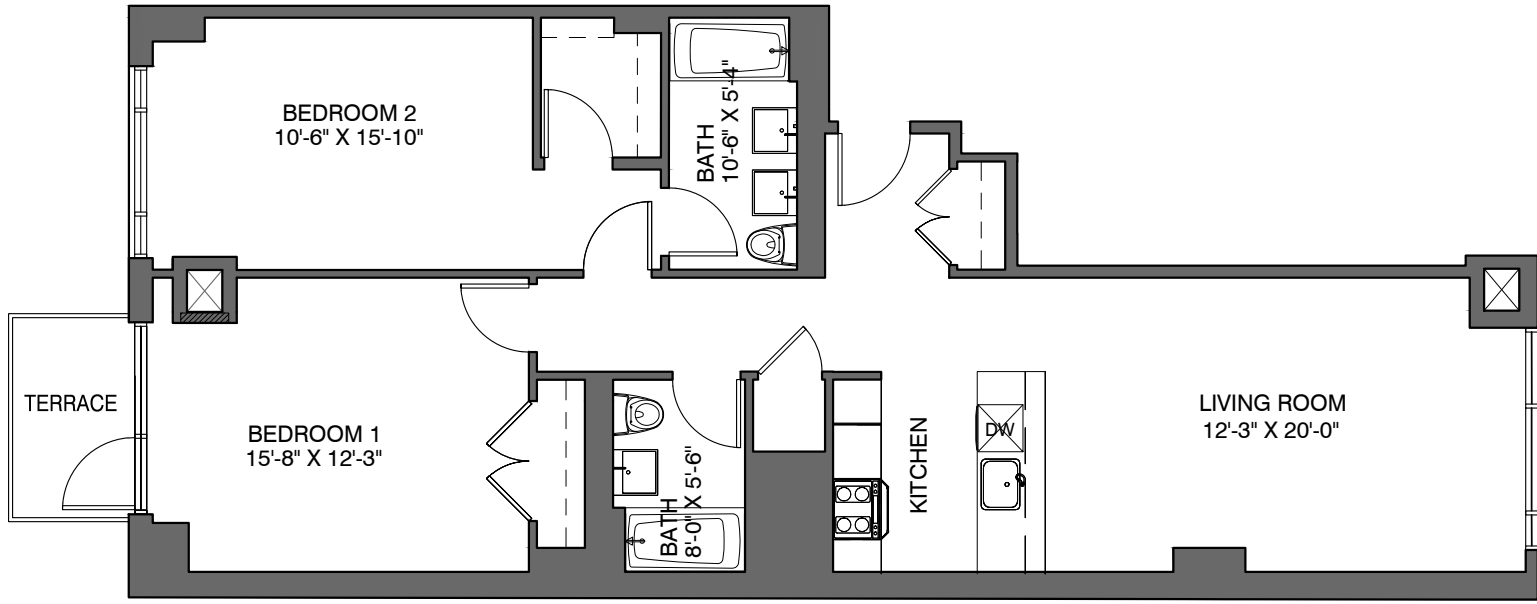

BROOKLYN,
NEW YORK
WWW.101BEDFORD.COM
Tel: 718-599-4101

UNIT C801
KITCHEN,
LIVING ROOM
2 BEDROOM
2 BATH

BEDFORD AVENUE

EQUAL HOUSING
OPPORTUNITY

SCALE - 1/8" = 1'-0"