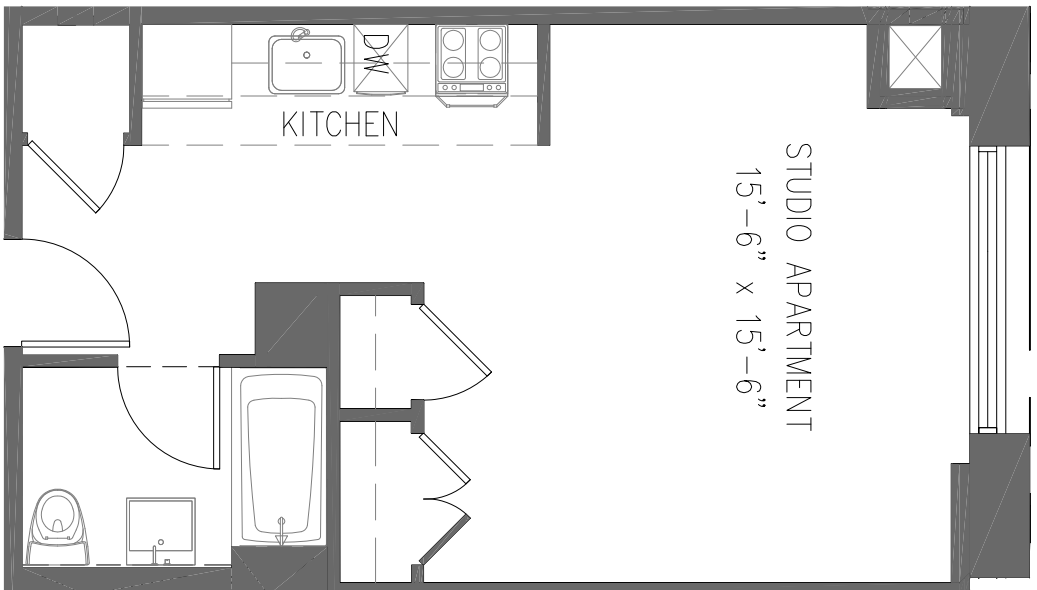

EQUAL HOUSING
OPPORTUNITY