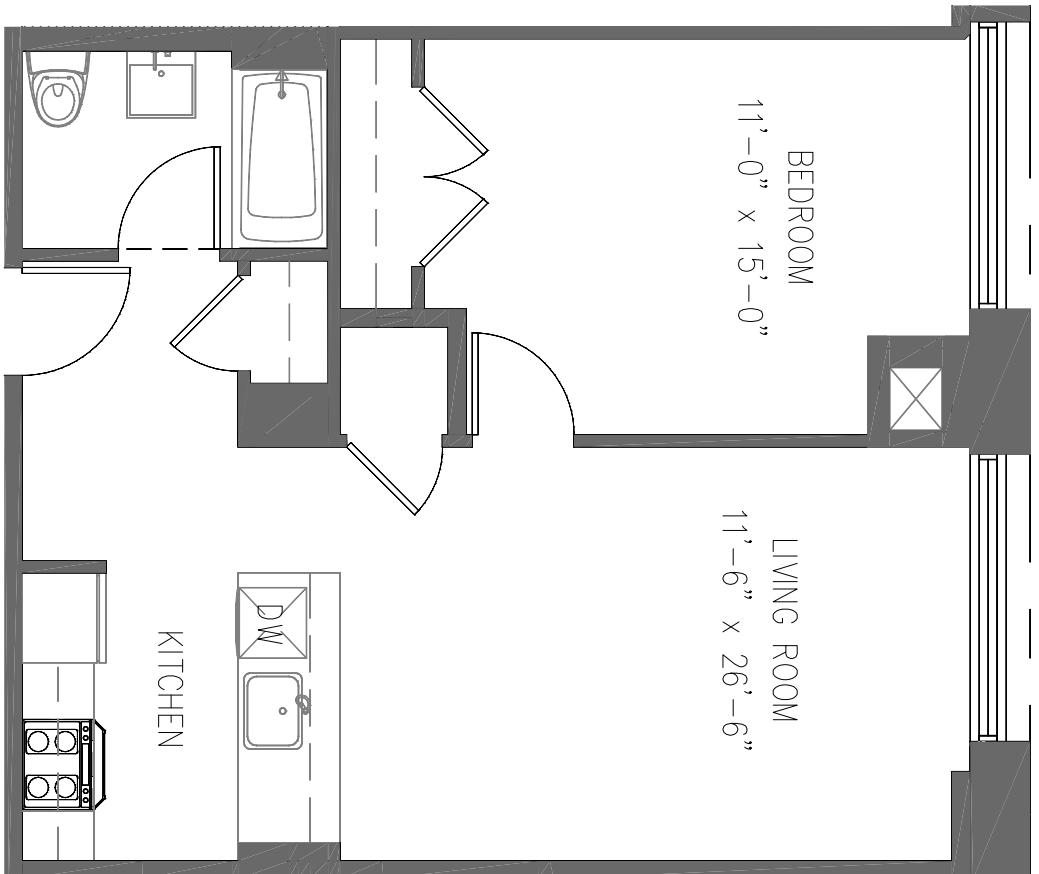

EQUAL HOUSING
OPPORTUNITY