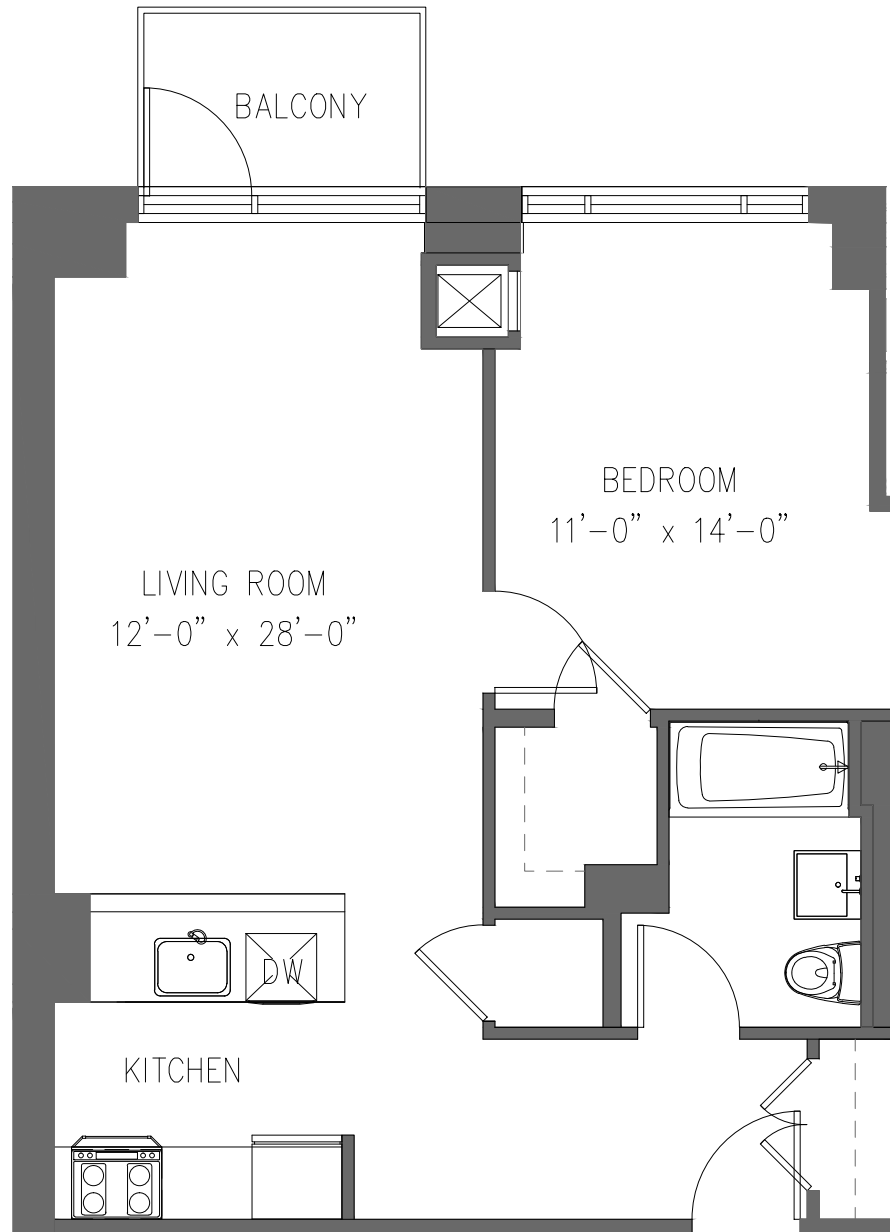

BROOKLYN,
NEW YORK

UNIT B506
KITCHEN, LIVING ROOM
1 BEDROOM
1 BATH

BEDFORD AVENUE