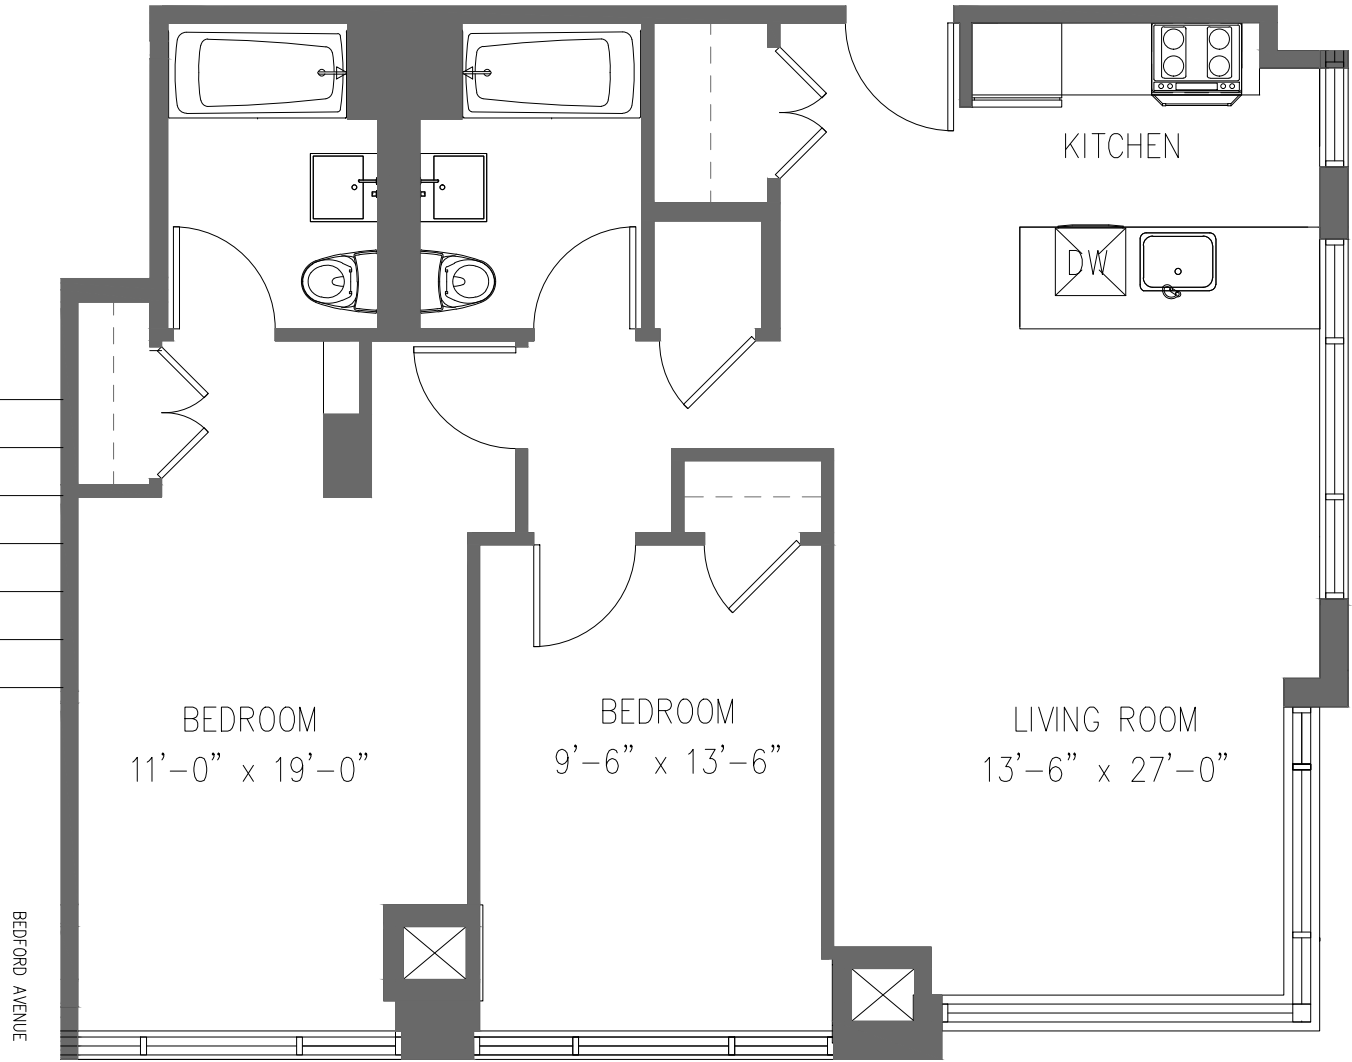

BROOKLYN,
NEW YORK

UNIT B412
KITCHEN, LIVING ROOM
2 BEDROOM
2 BATH