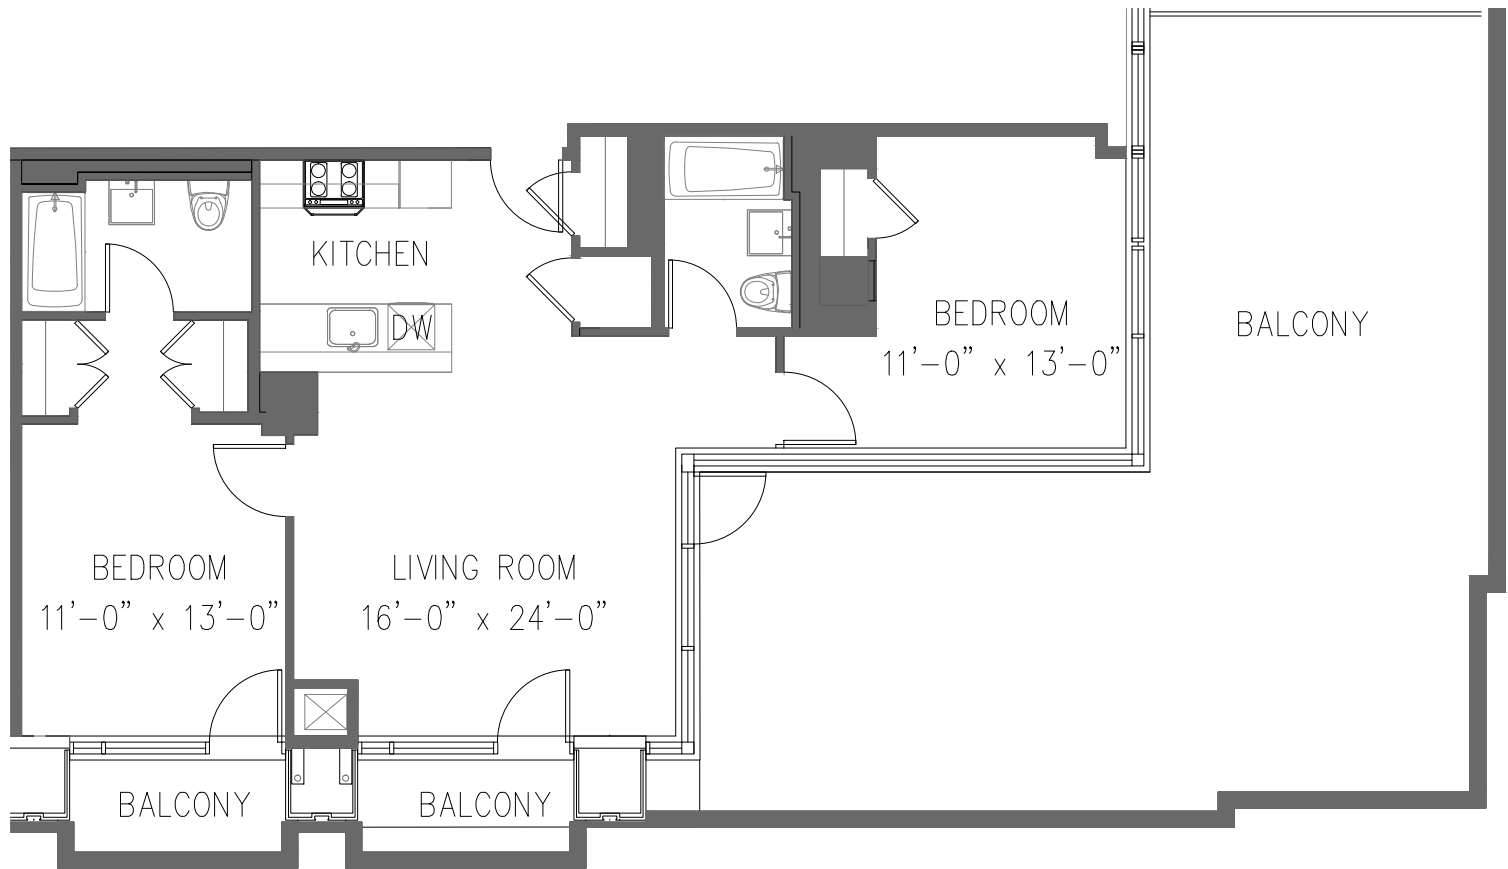

BROOKLYN,
NEW YORK

UNIT B710
KITCHEN, LIVING ROOM
2 BEDROOM
2 BATH