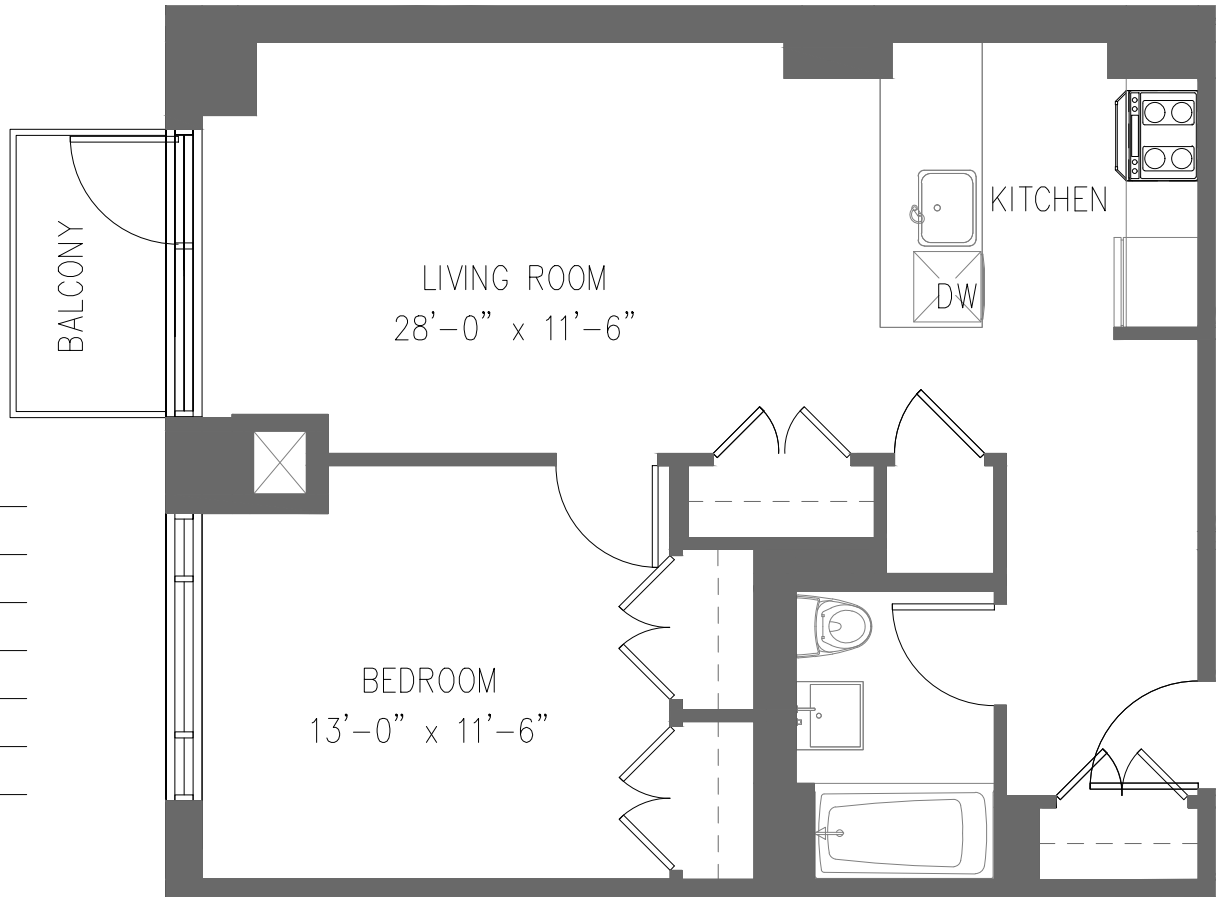

BROOKLYN,
NEW YORK

UNIT B601
KITCHEN, LIVING ROOM
1 BEDROOM
1 BATH