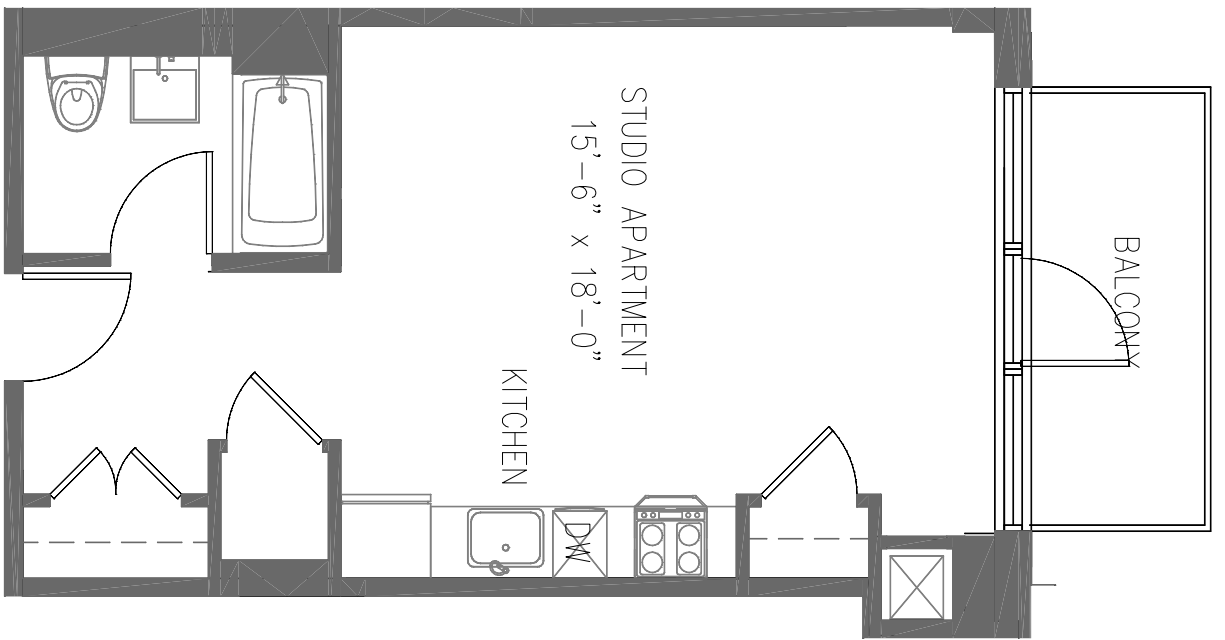

BROOKLYN,
NEW YORK

Email: 101BEDFORD.COM

Tel: 718-599-4101

UNIT A405

STUDIO APARTMENT

KITCHEN

1 BATH