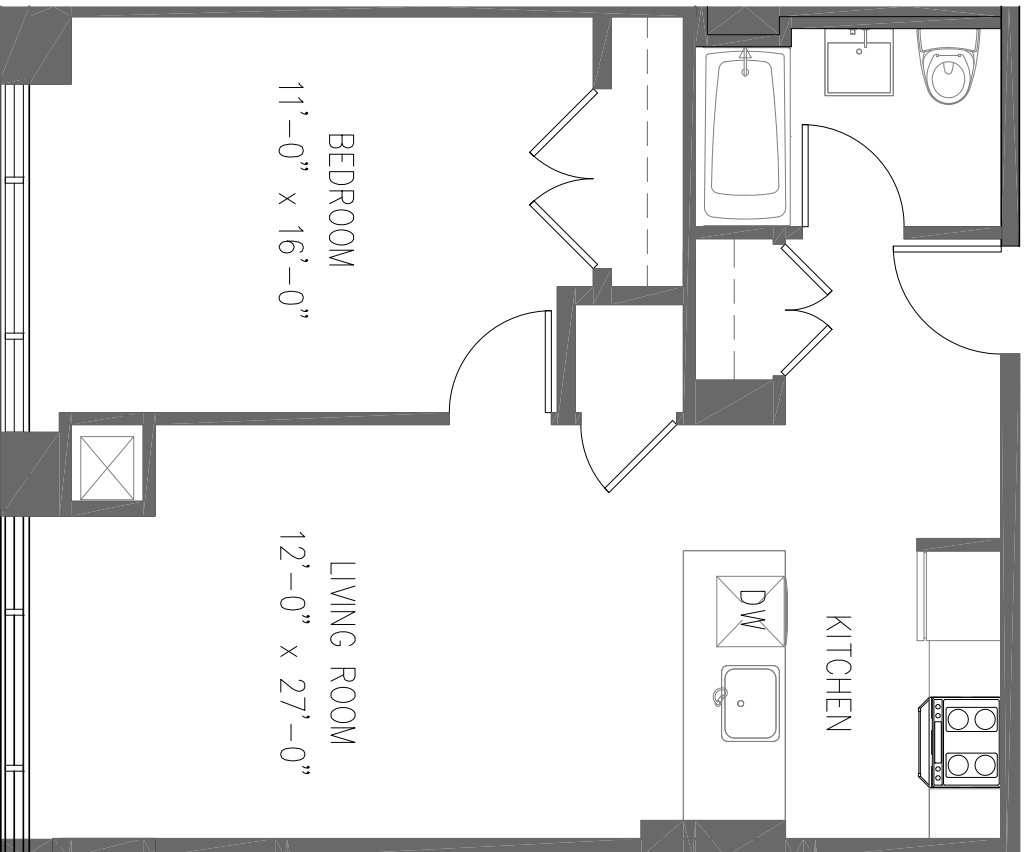

BROOKLYN,
NEW YORK

Email: 101BEDFORD.COM
Tel: 718-599-4101

UNIT A408
KITCHEN, LIVING ROOM
1 BEDROOM
1 BATH