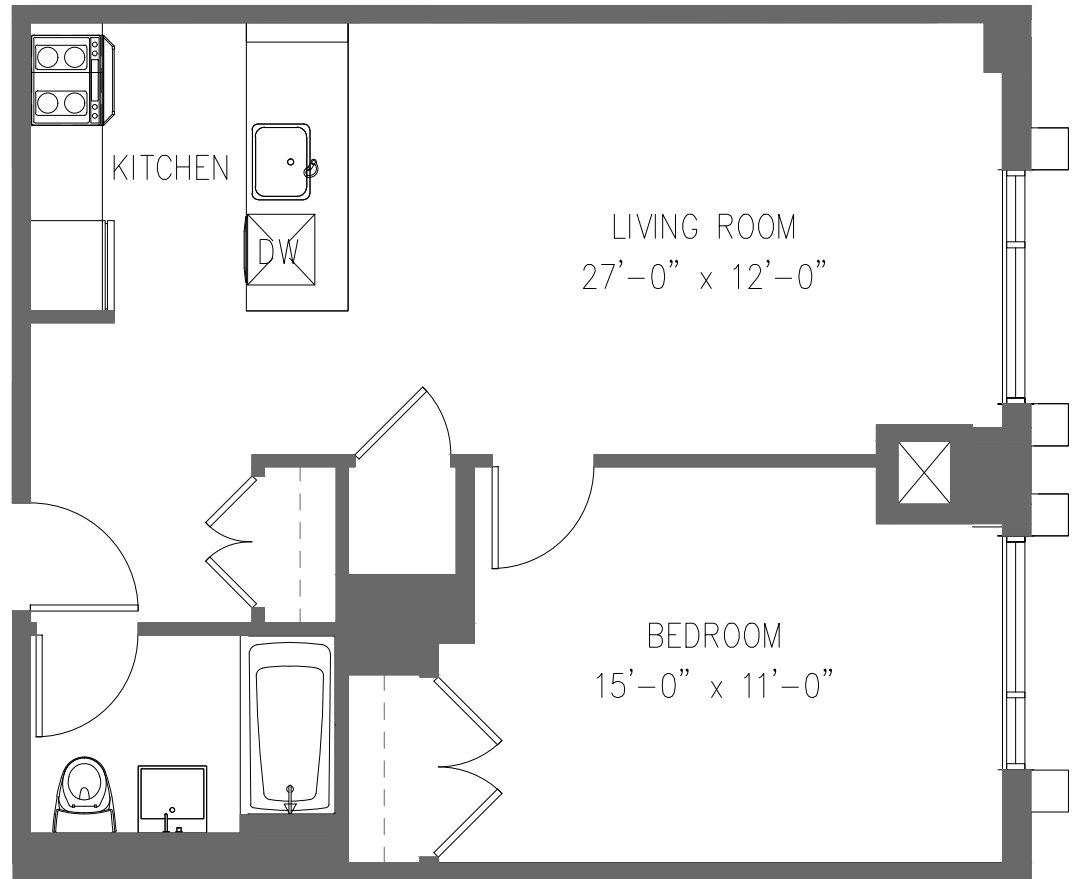

BROOKLYN,
NEW YORK

UNIT B414
KITCHEN, LIVING ROOM
1 BEDROOM
1 BATH