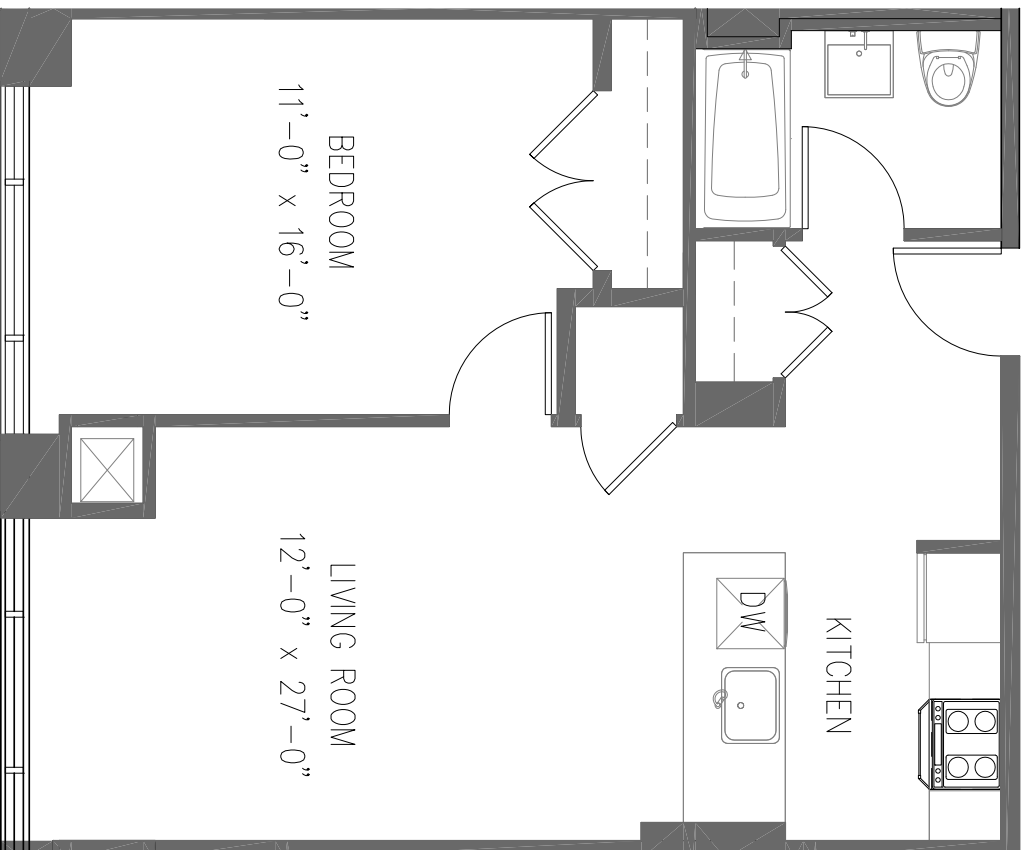

BROOKLYN,
NEW YORK

Email: 101BEDFORD.COM
Tel: 718-599-4101

UNIT A608
KITCHEN, LIVING ROOM
1 BEDROOM
1 BATH