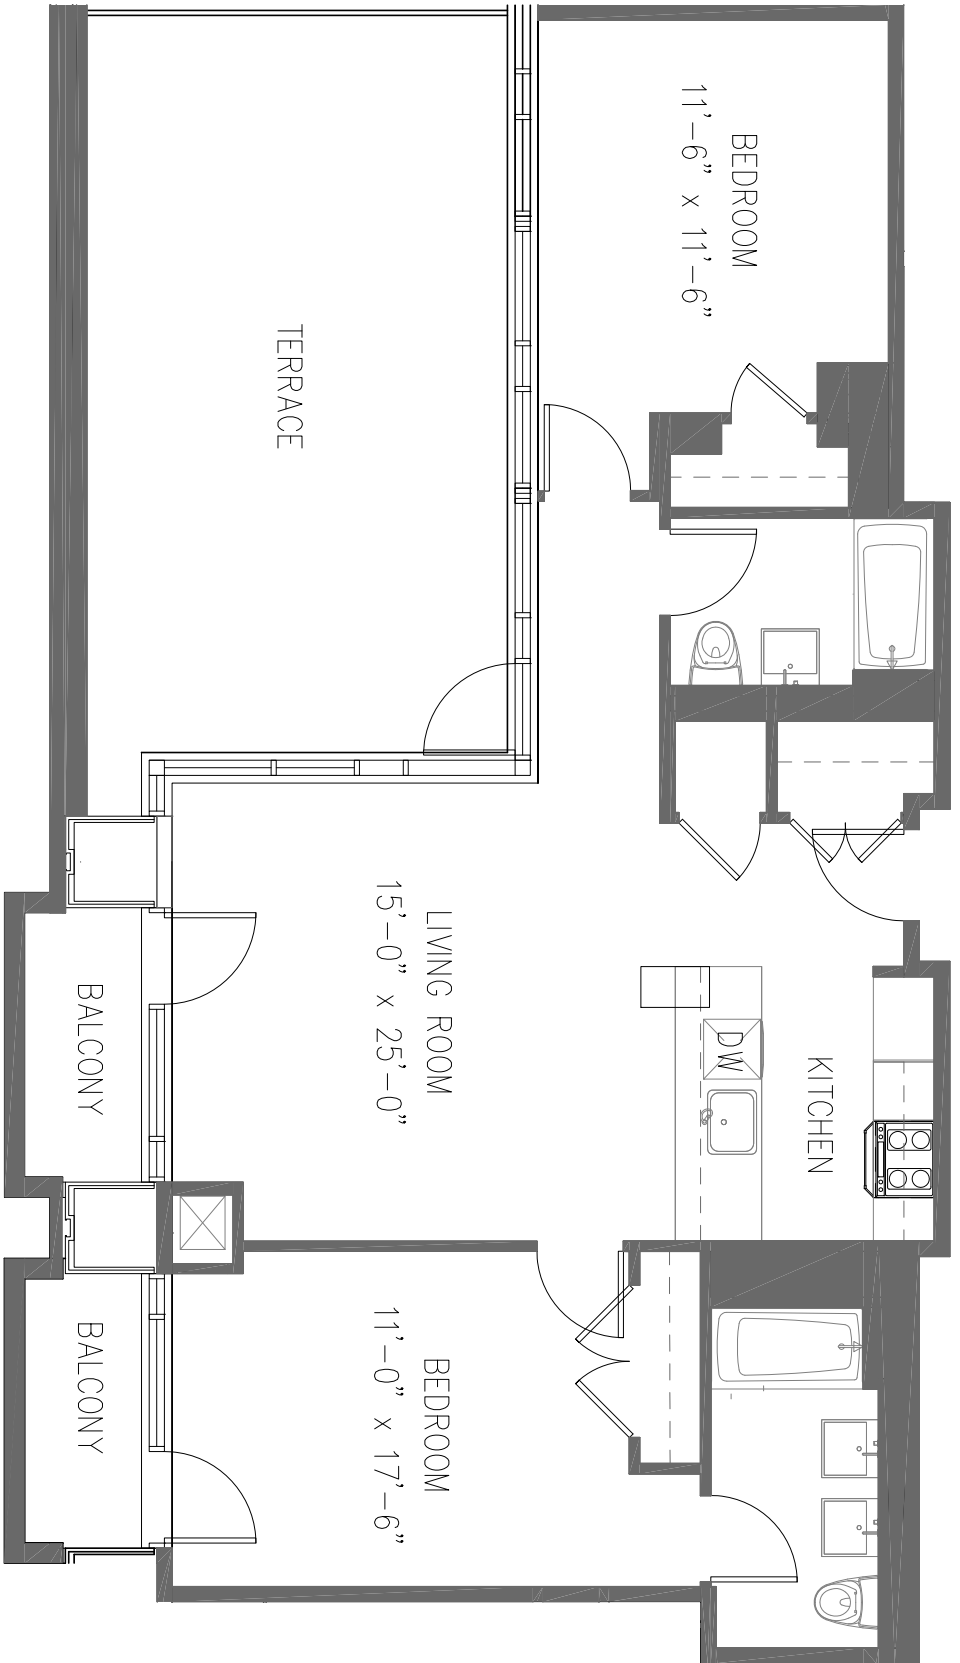

NORTH 11 STREET
NORTH 12 STREET

COURT YARD

BEDFORD AVENUE

EQUAL HOUSING
OPPORTUNITY