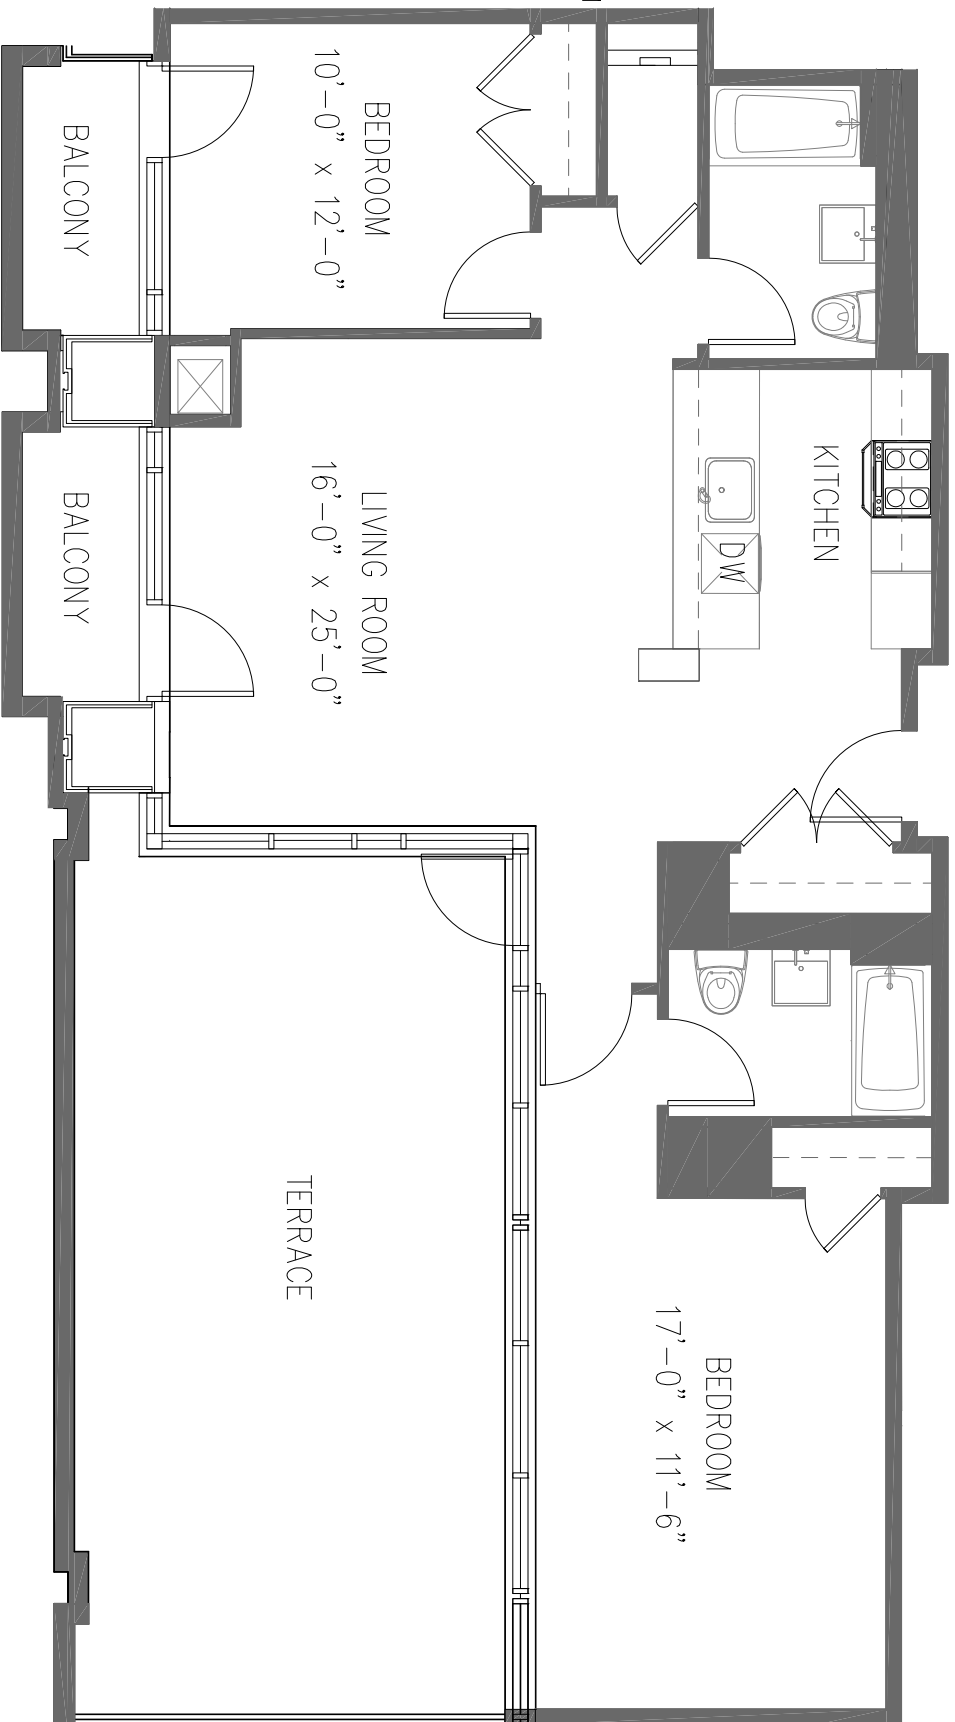

BROOKLYN,
NEW YORK
Email: 101BEDFORD.COM
Tel: 718-599-4101

UNIT A709
KITCHEN,
LIVING ROOM
2 BEDROOM
2 BATH

EQUAL HOUSING OPPORTUNITY