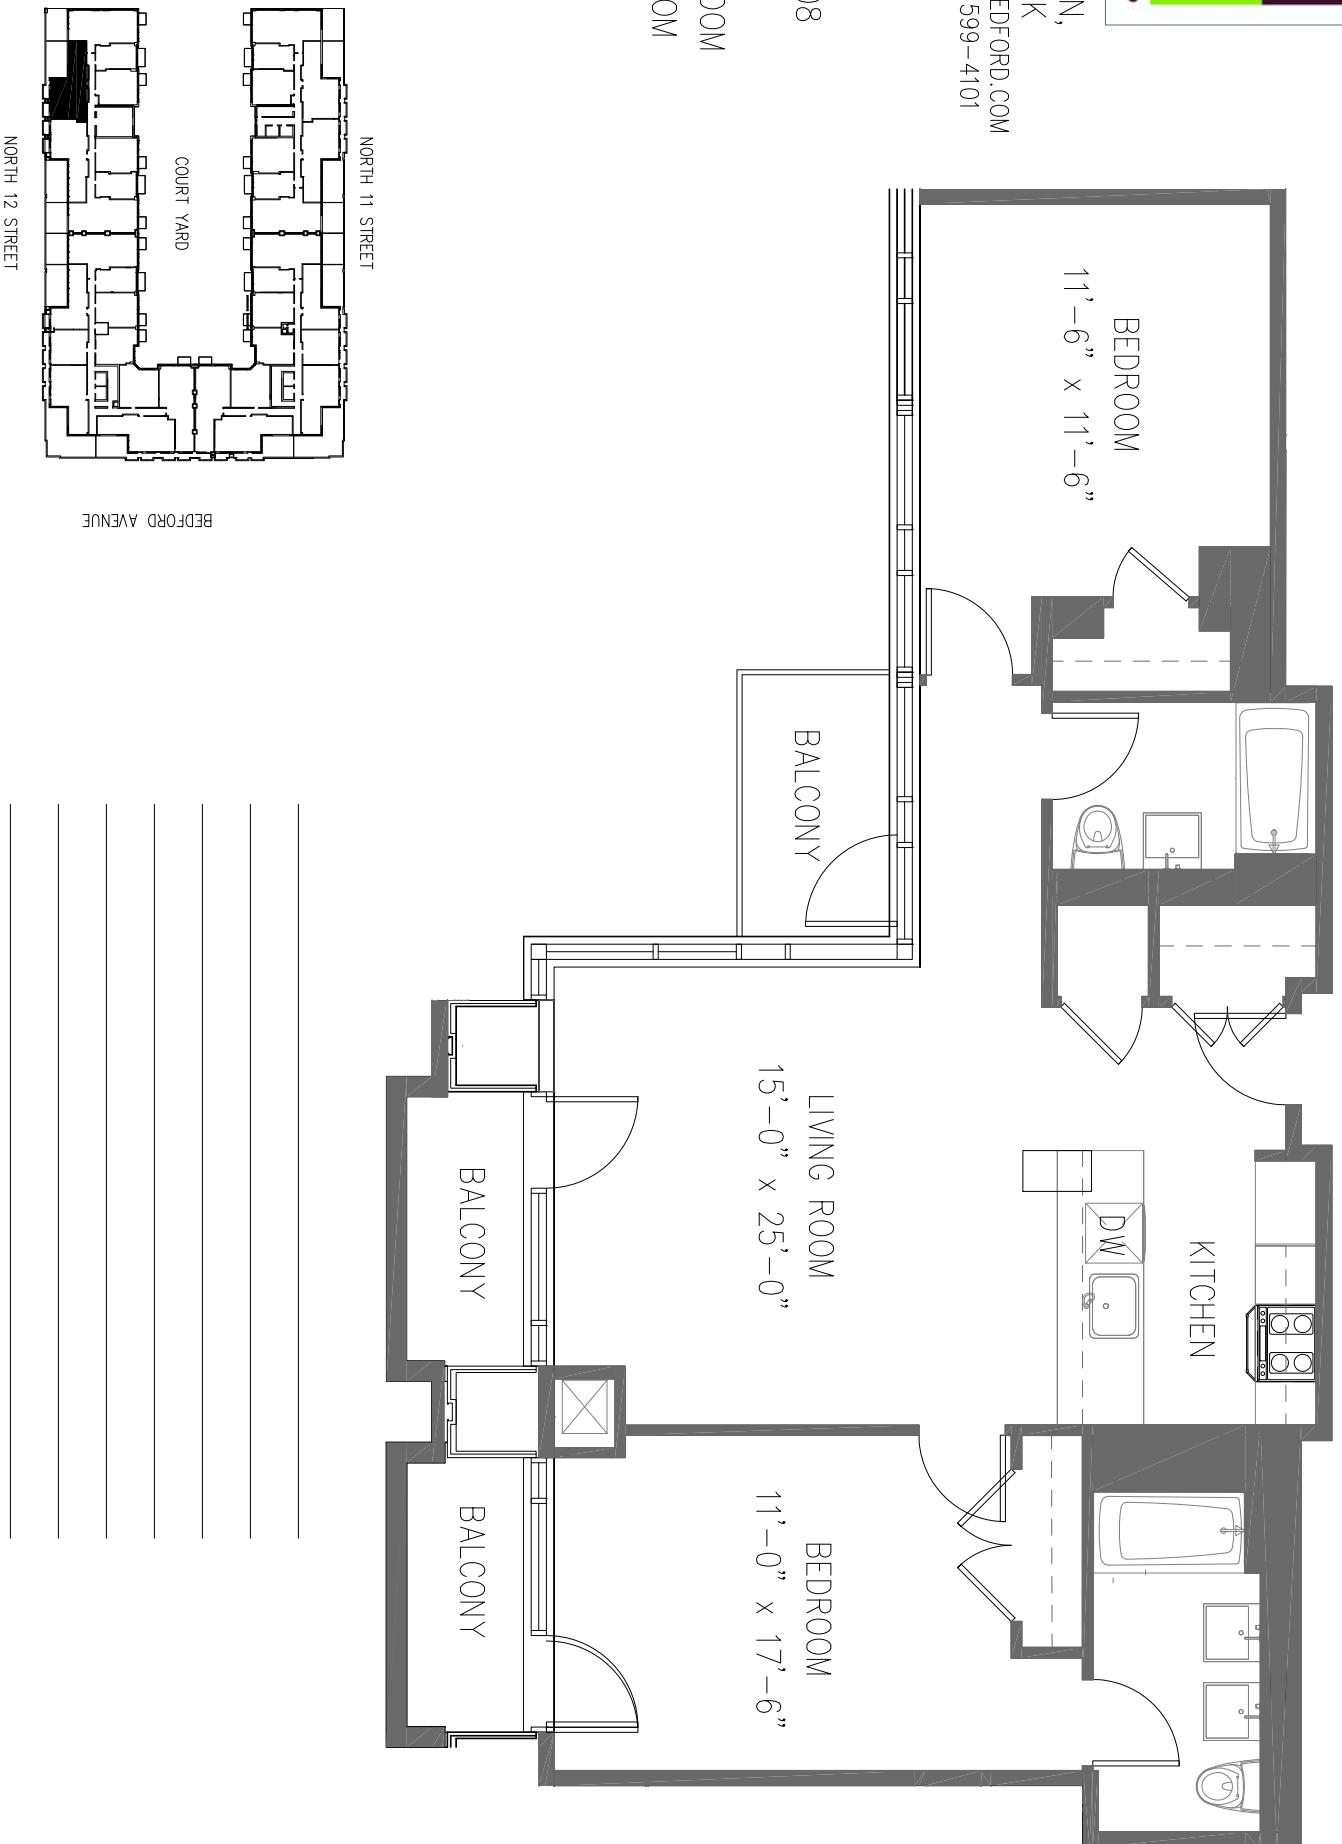

BROOKLYN,
NEW YORK
Email: 101BEDFORD.COM
Tel: 718-599-4101

UNIT A808
KITCHEN,
LIVING ROOM
2 BEDROOM
2 BATH