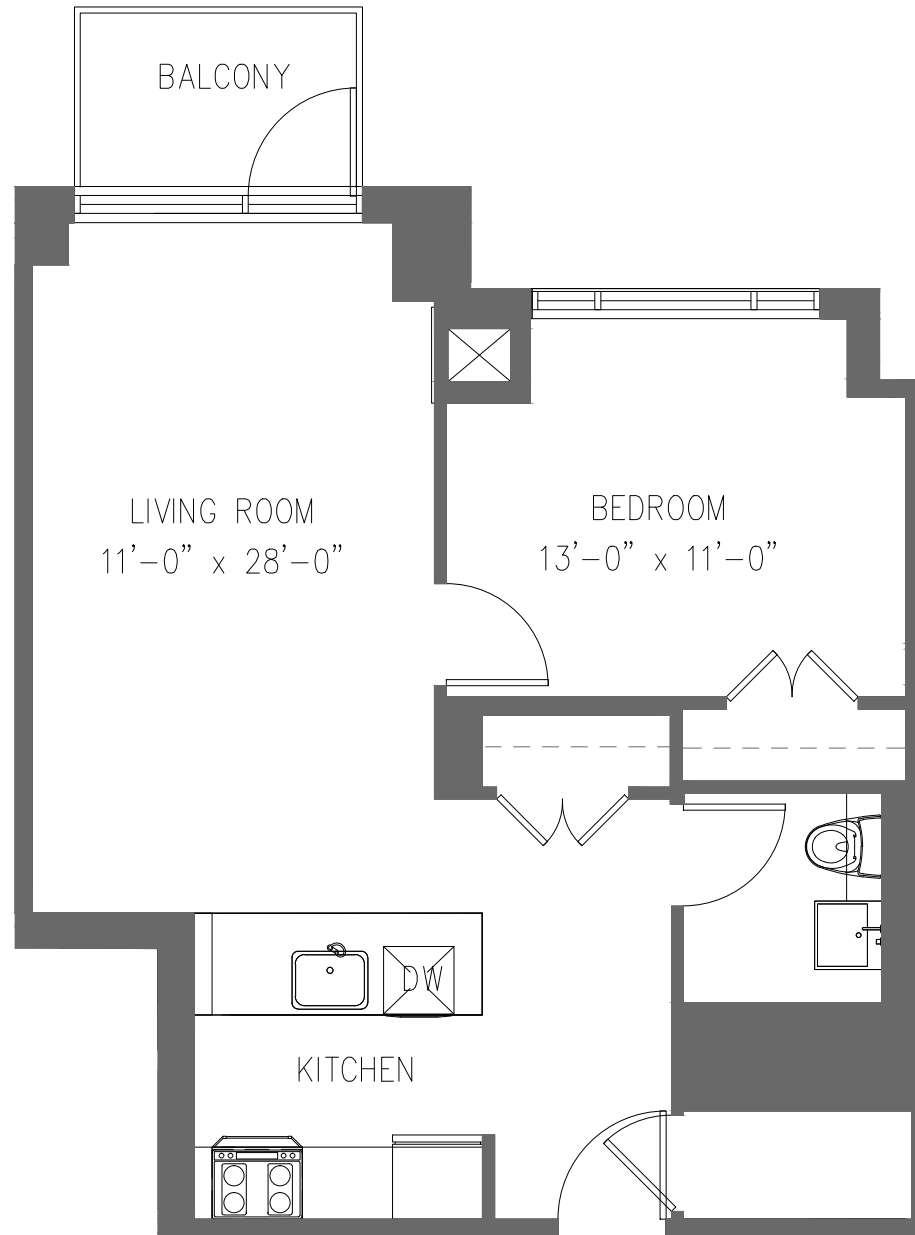

BROOKLYN,
NEW YORK

UNIT B203

KITCHEN, LIVING ROOM

1 BEDROOM

1 BATH

BEDFORD AVENUE