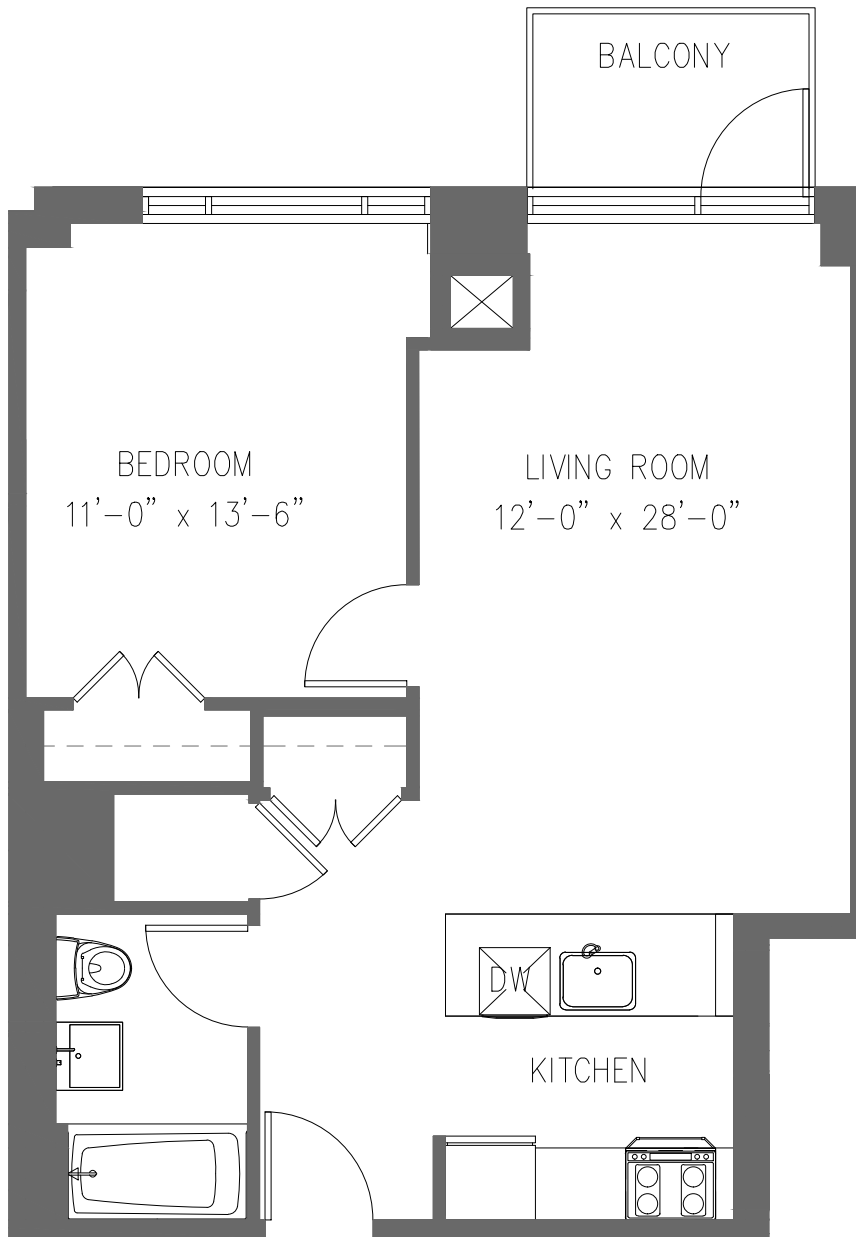

BROOKLYN,
NEW YORK

UNIT B204
KITCHEN, LIVING ROOM
1 BEDROOM
1 BATH

BEDFORD AVENUE