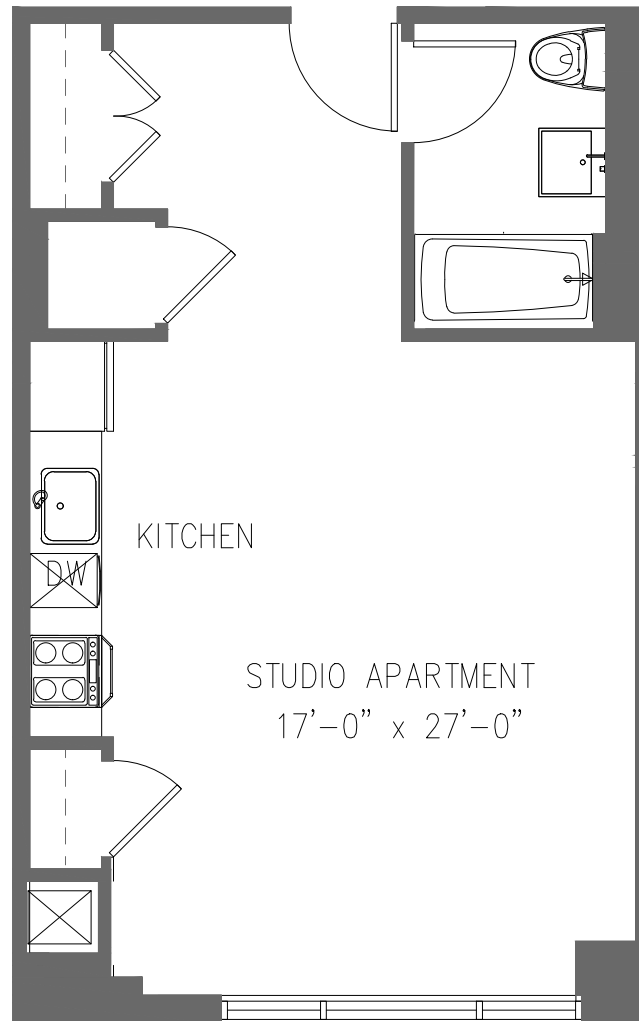

BROOKLYN,
NEW YORK

UNIT B209
STUDIO APARTMENT
KITCHEN
1 BATH

BEDFORD AVENUE