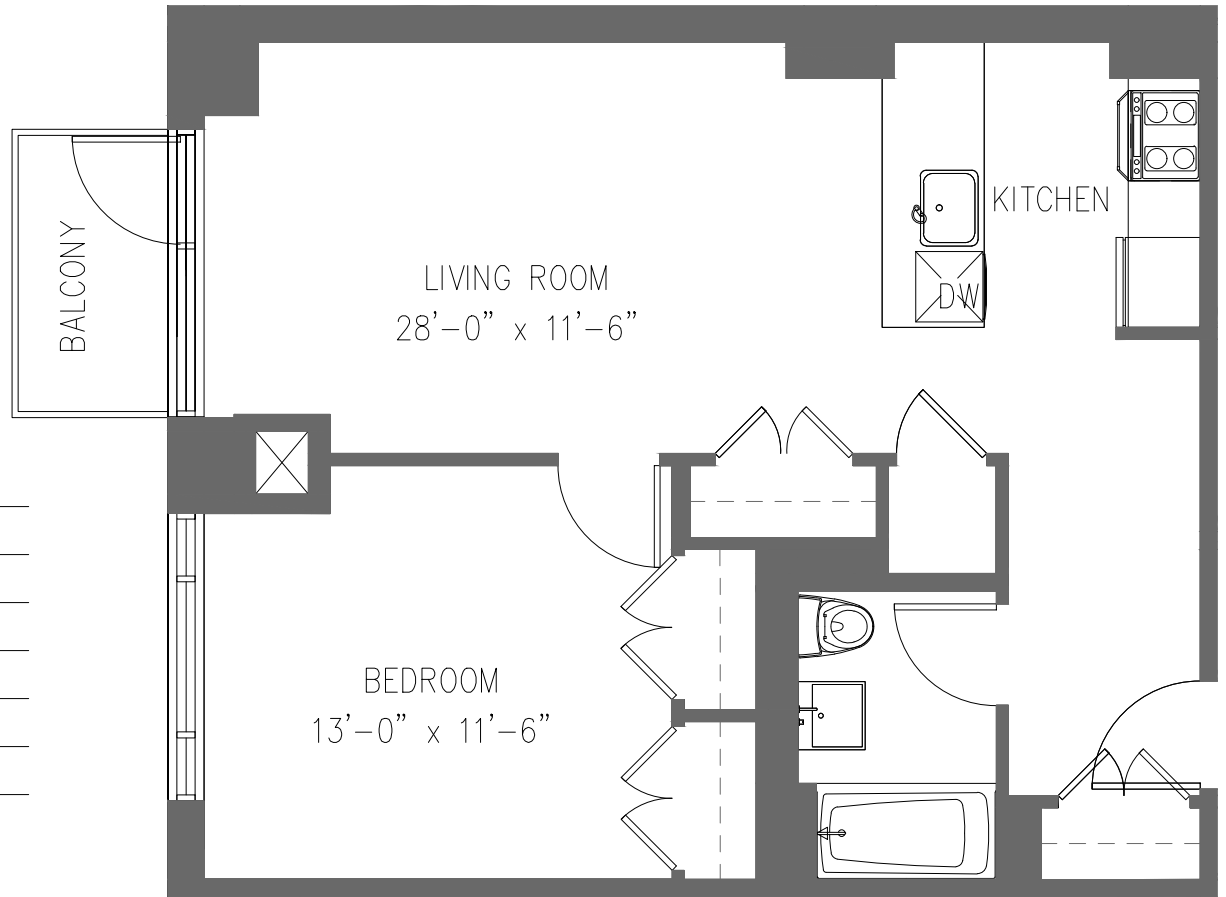

BROOKLYN,
NEW YORK

UNIT B301
KITCHEN, LIVING ROOM
1 BEDROOM
1 BATH