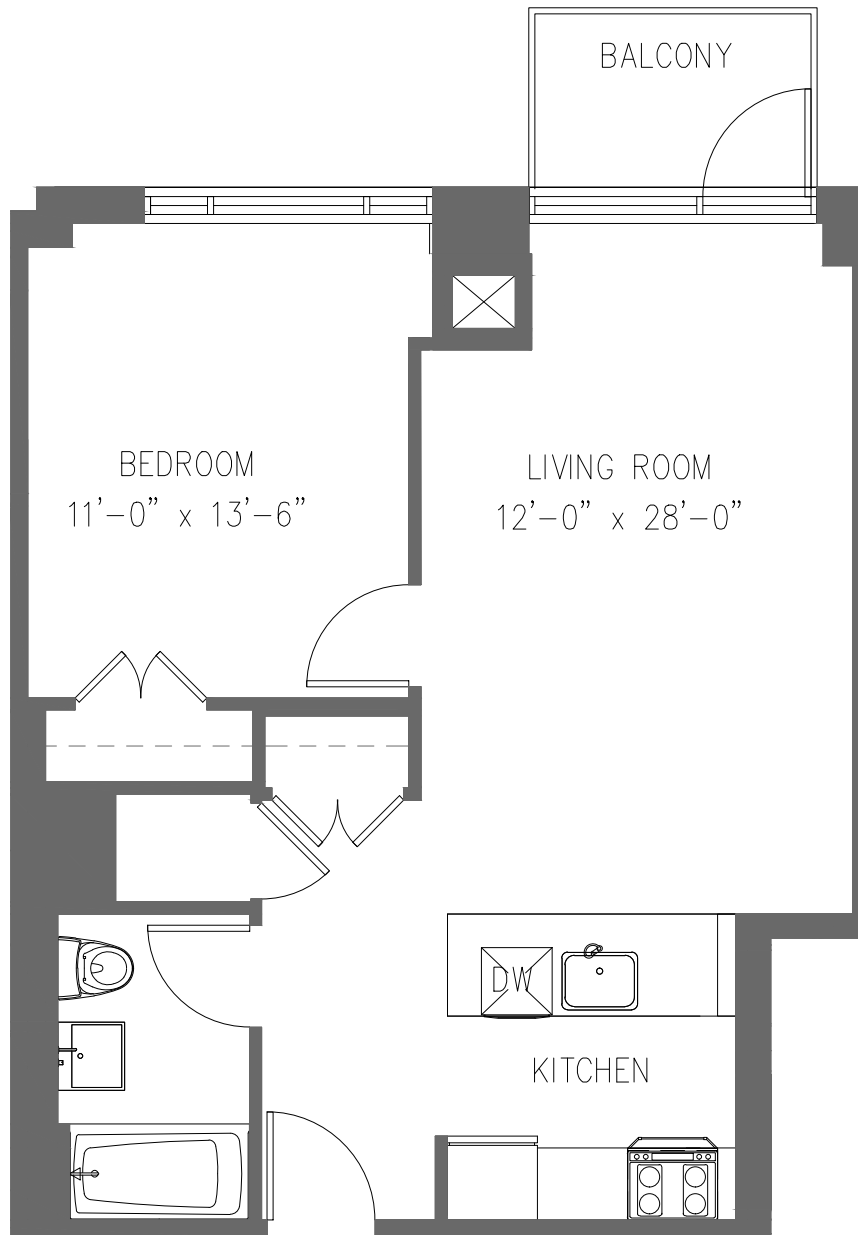

BROOKLYN,
NEW YORK

UNIT B304
KITCHEN, LIVING ROOM
1 BEDROOM
1 BATH

BEDFORD AVENUE