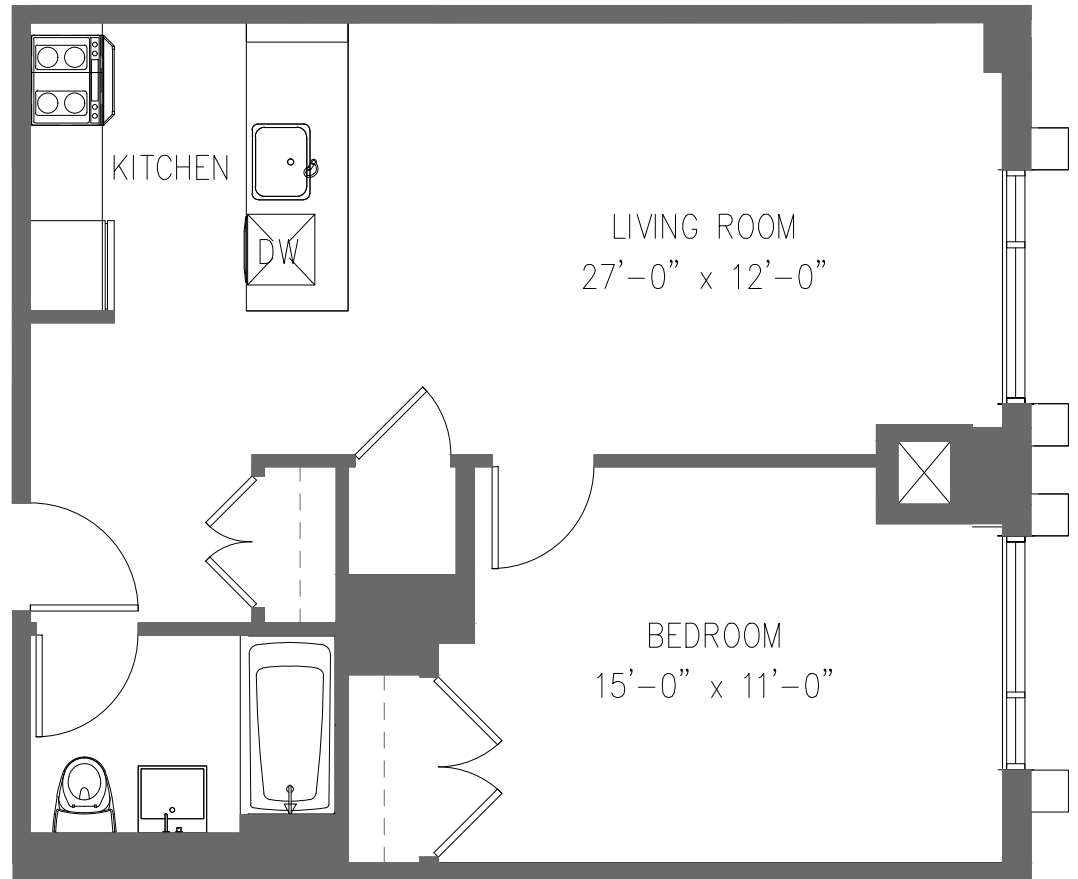

BROOKLYN,
NEW YORK

UNIT B314
KITCHEN, LIVING ROOM
1 BEDROOM
1 BATH