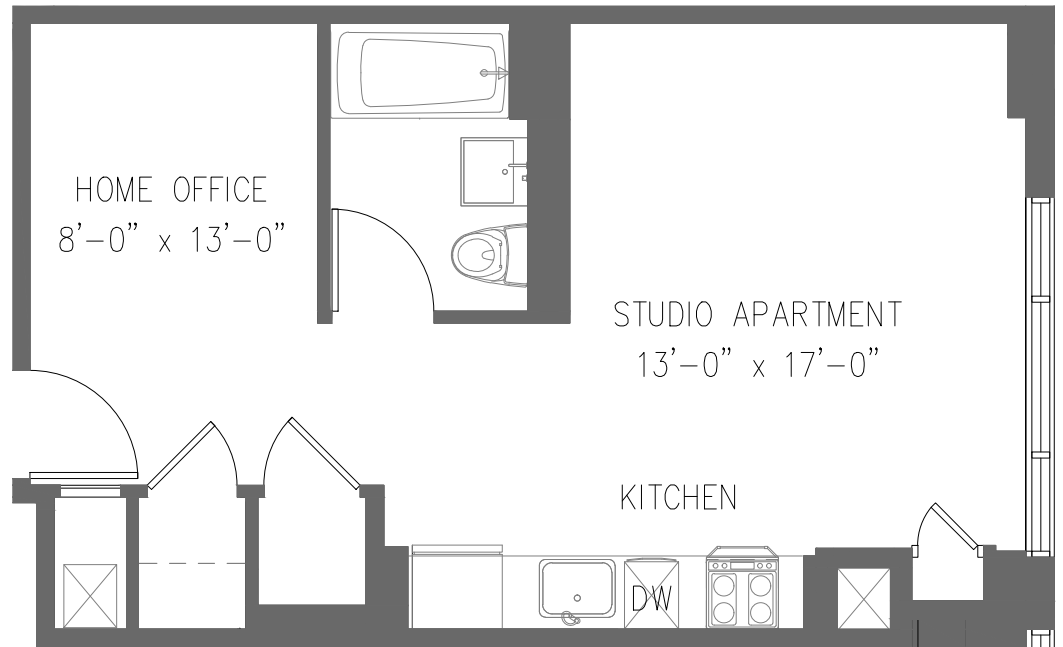

BROOKLYN,
NEW YORK

UNIT B613
STUDIO APARTMENT
1 HOME OFFICE
1 BATH

BEDFORD AVENUE