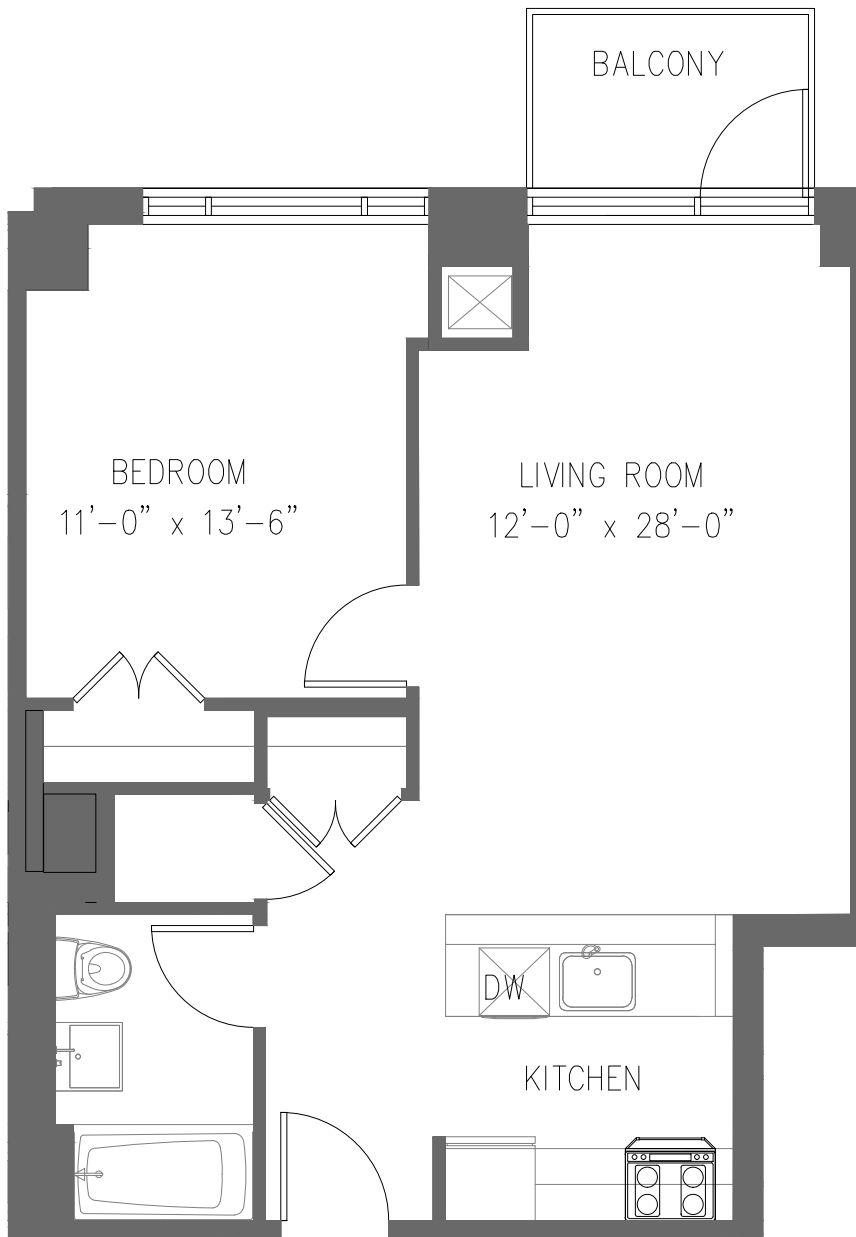

BROOKLYN,
NEW YORK

UNIT B704
KITCHEN, LIVING ROOM
1 BEDROOM
1 BATH

BEDFORD AVENUE