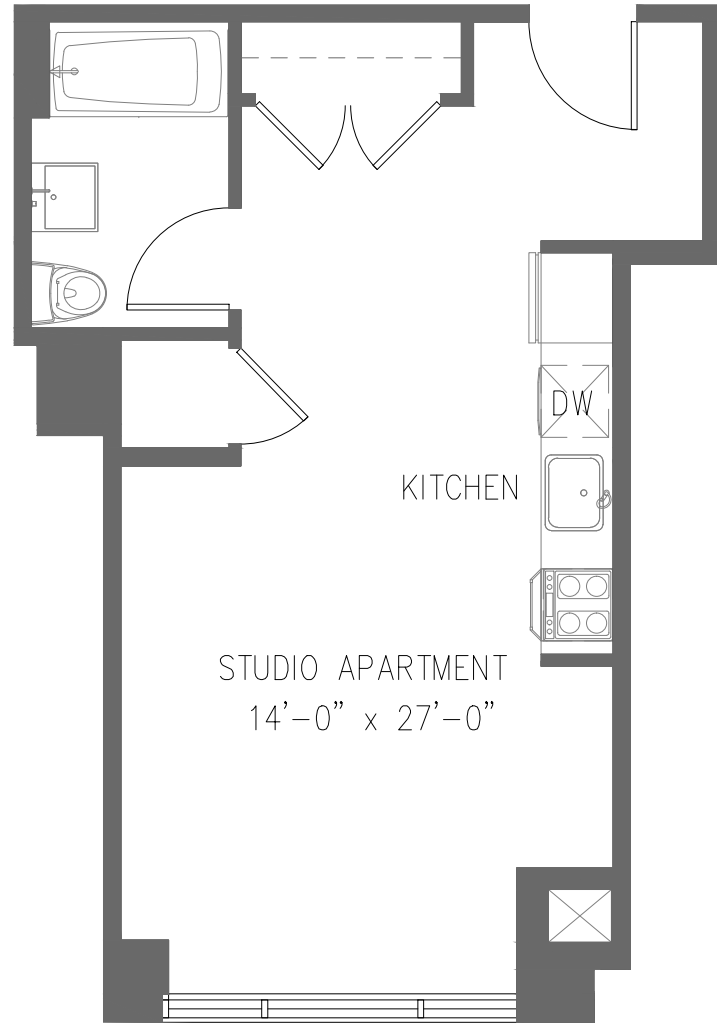

BROOKLYN,
NEW YORK

UNIT B611
STUDIO APARTMENT
KITCHEN
1 BATH

BEDFORD AVENUE