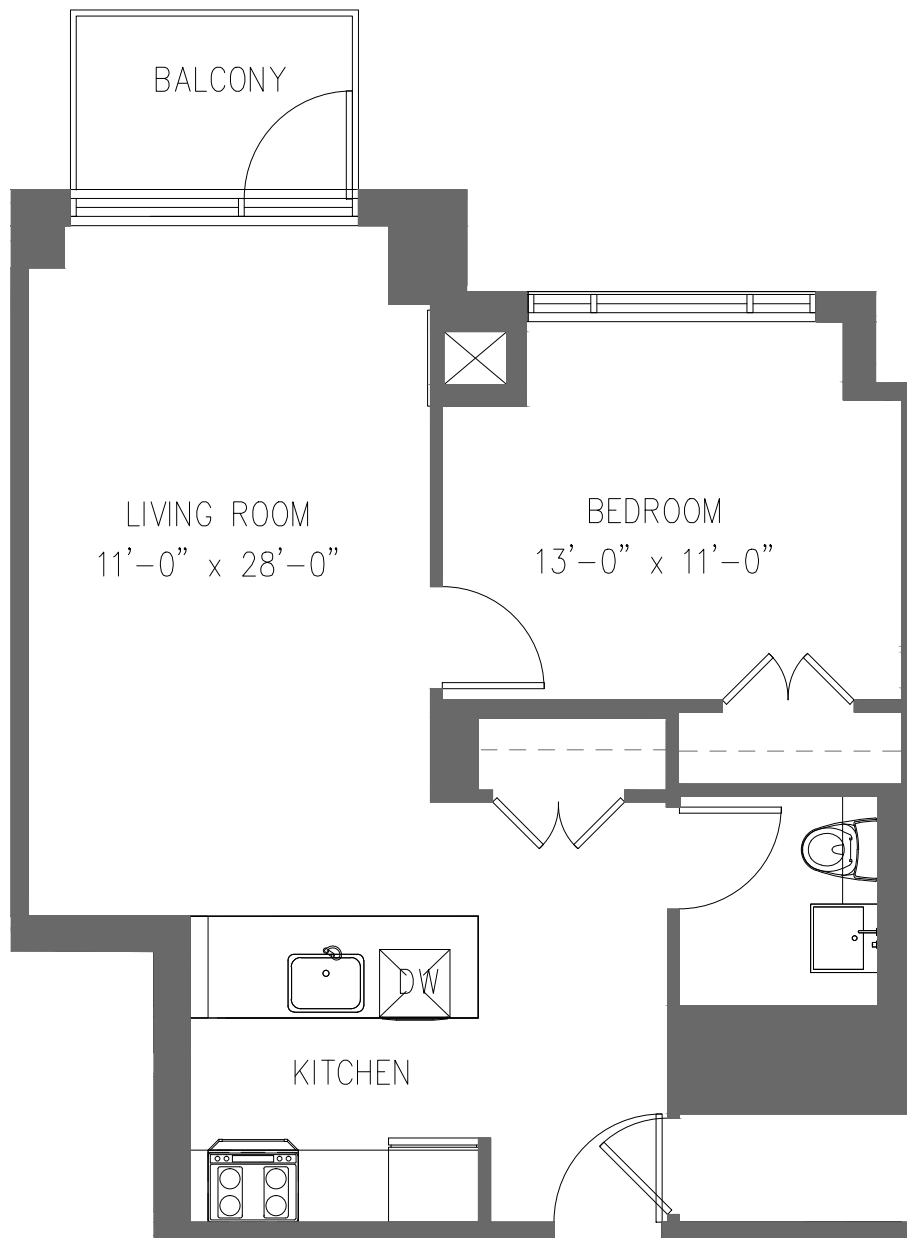

BROOKLYN,
NEW YORK

UNIT B403
KITCHEN, LIVING ROOM
1 BEDROOM
1 BATH

BEDFORD AVENUE