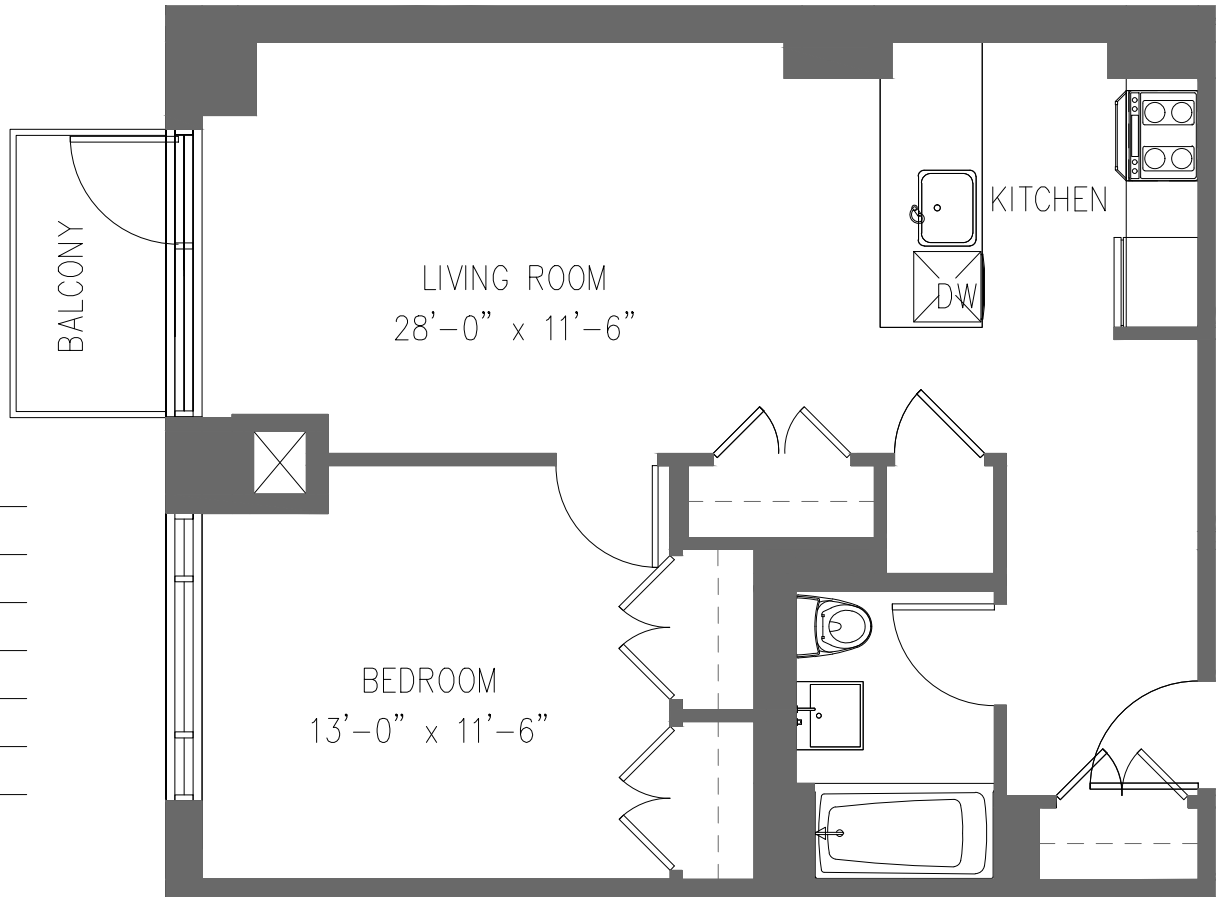

BROOKLYN,
NEW YORK

UNIT B401
KITCHEN, LIVING ROOM
1 BEDROOM
1 BATH