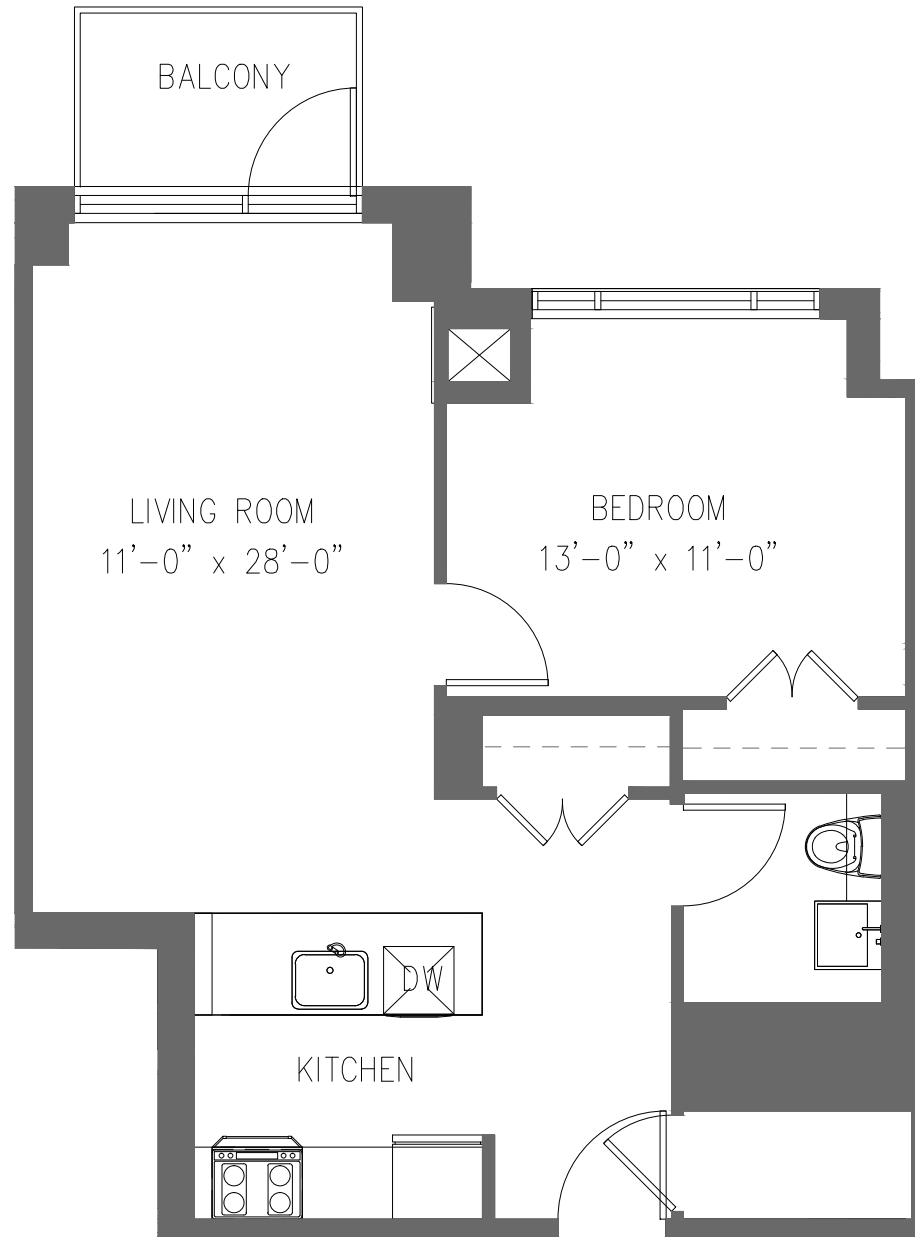

BROOKLYN,
NEW YORK

UNIT B503

KITCHEN, LIVING ROOM

1 BEDROOM

1 BATH

BEDFORD AVENUE