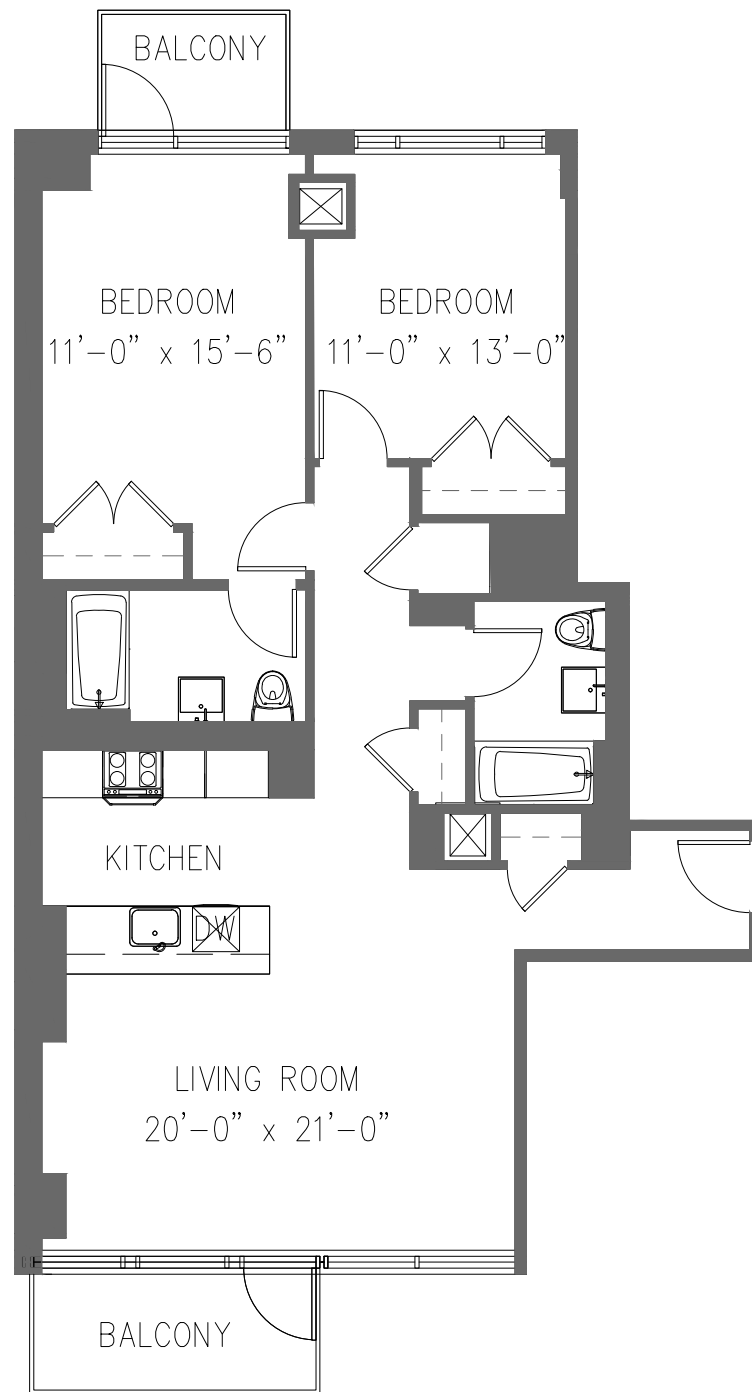

BROOKLYN,
NEW YORK

UNIT B806
KITCHEN, LIVING ROOM
2 BEDROOM
2 BATH

BEDFORD AVENUE