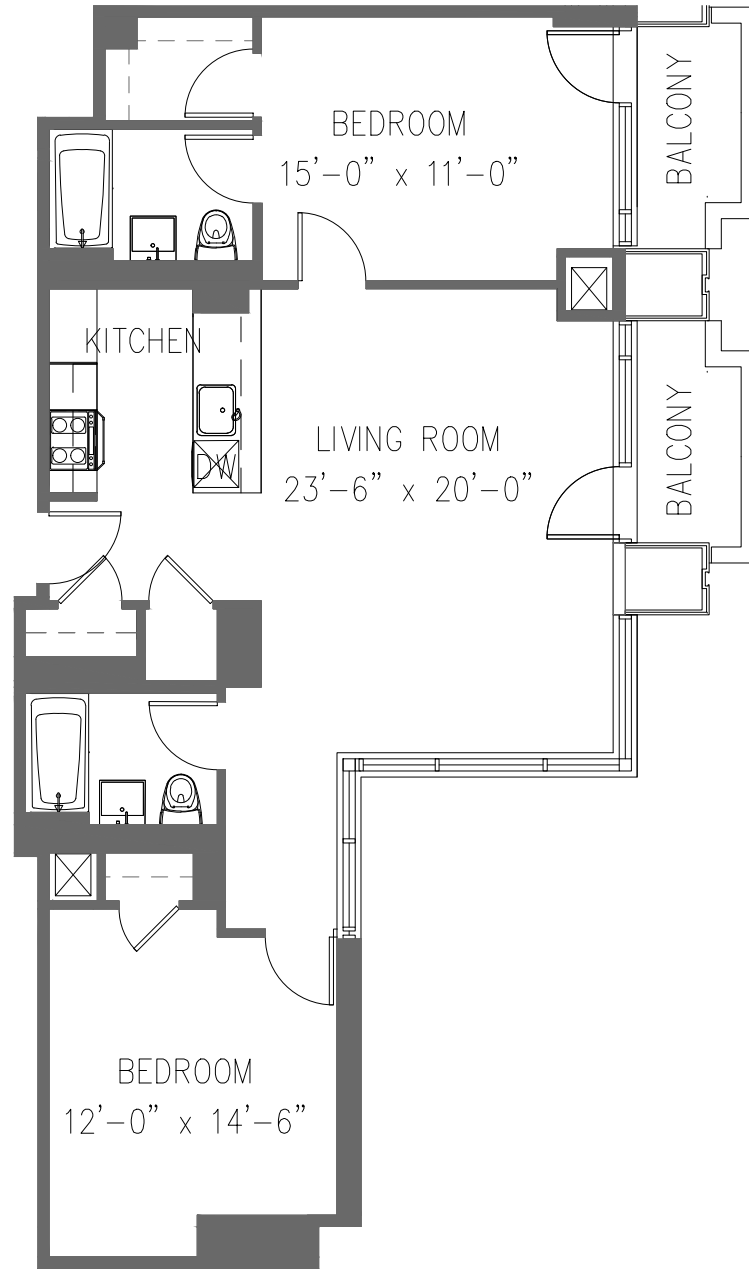

BROOKLYN,
NEW YORK

UNIT B811
KITCHEN, LIVING ROOM
2 BEDROOM
2 BATH