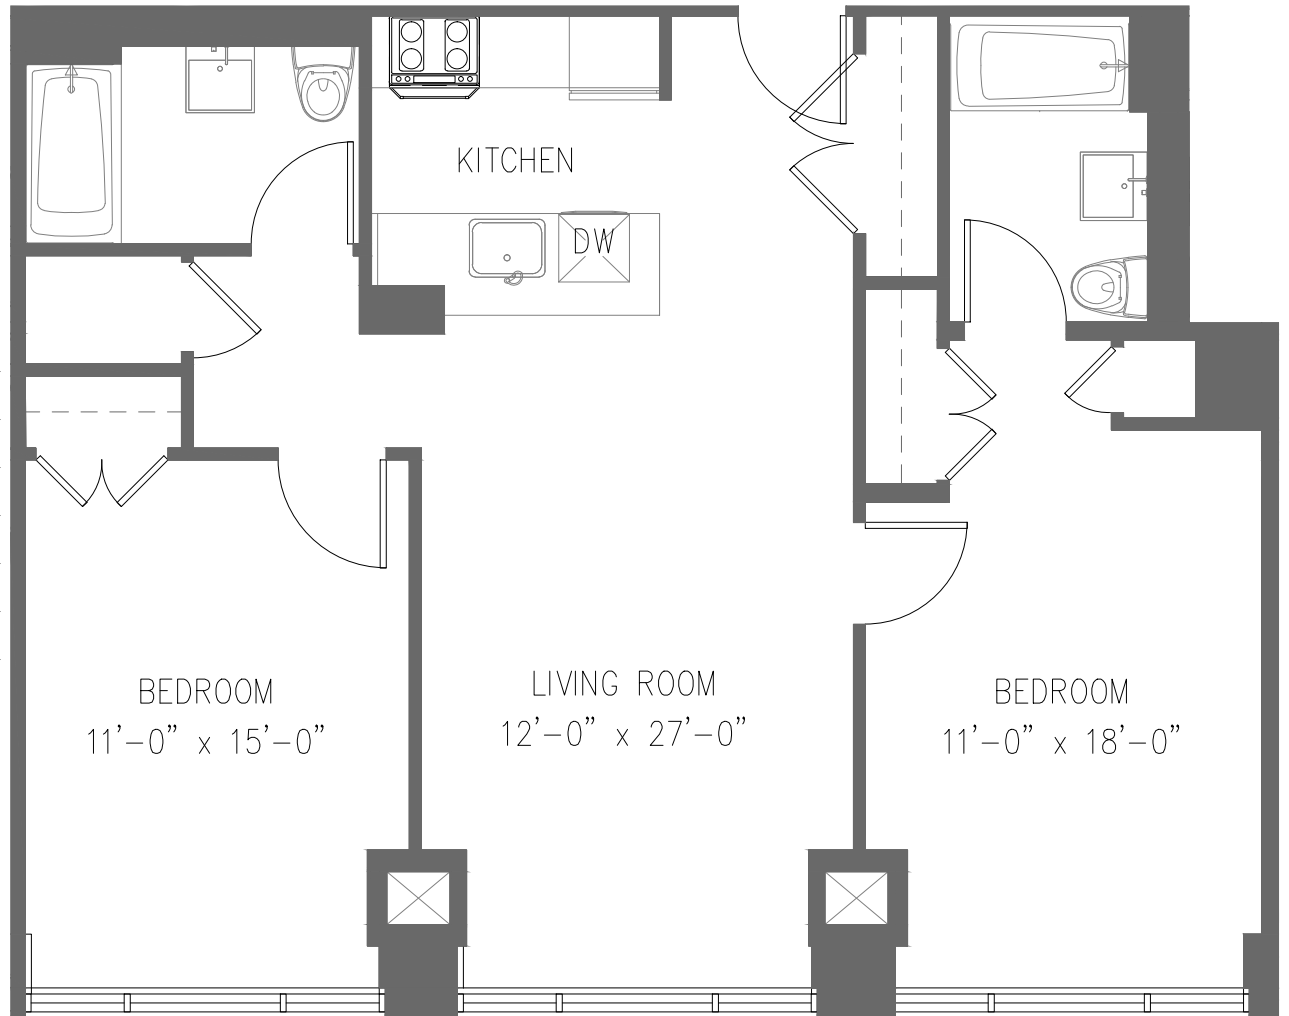

EQUAL HOUSING
OPPORTUNITY