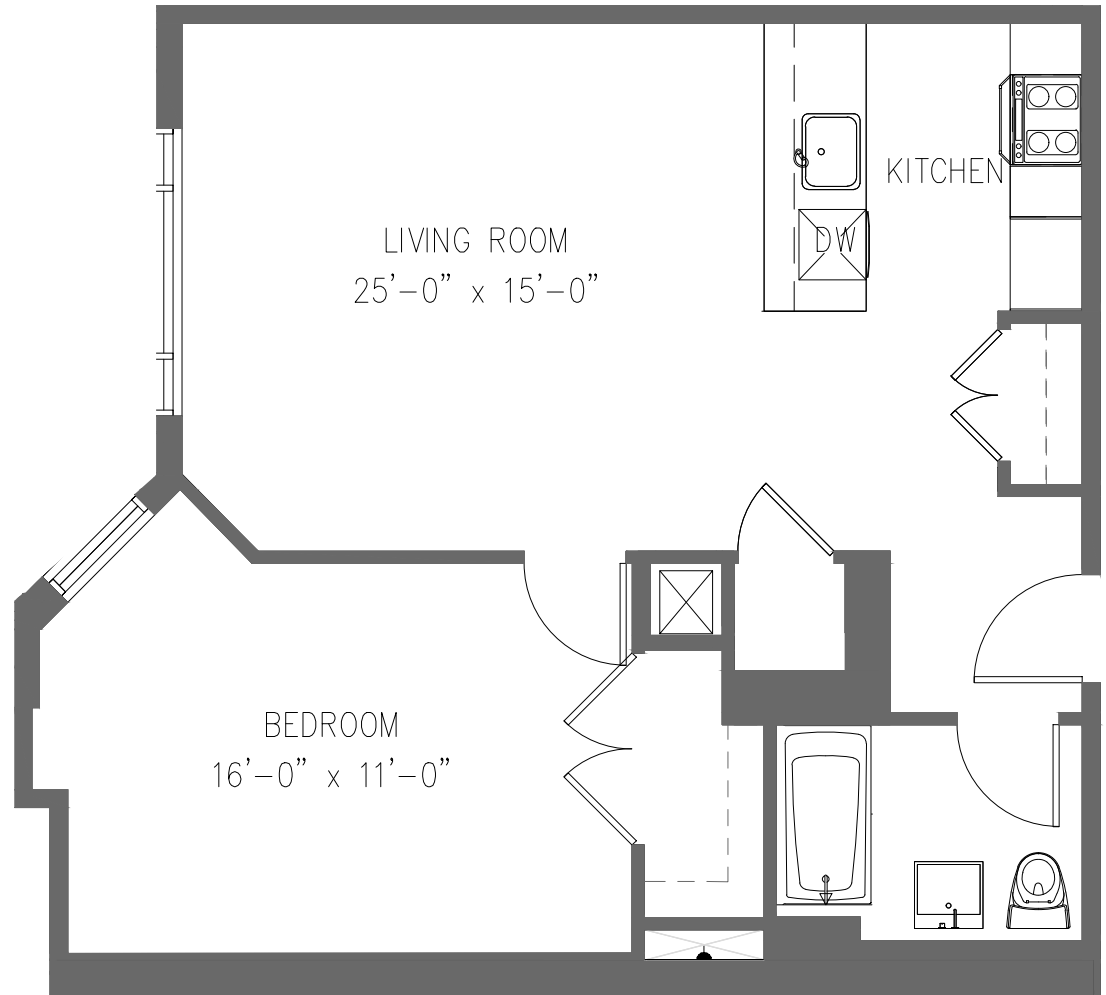

BROOKLYN,
NEW YORK

UNIT B802
KITCHEN, LIVING ROOM
1 BEDROOM
1 BATH