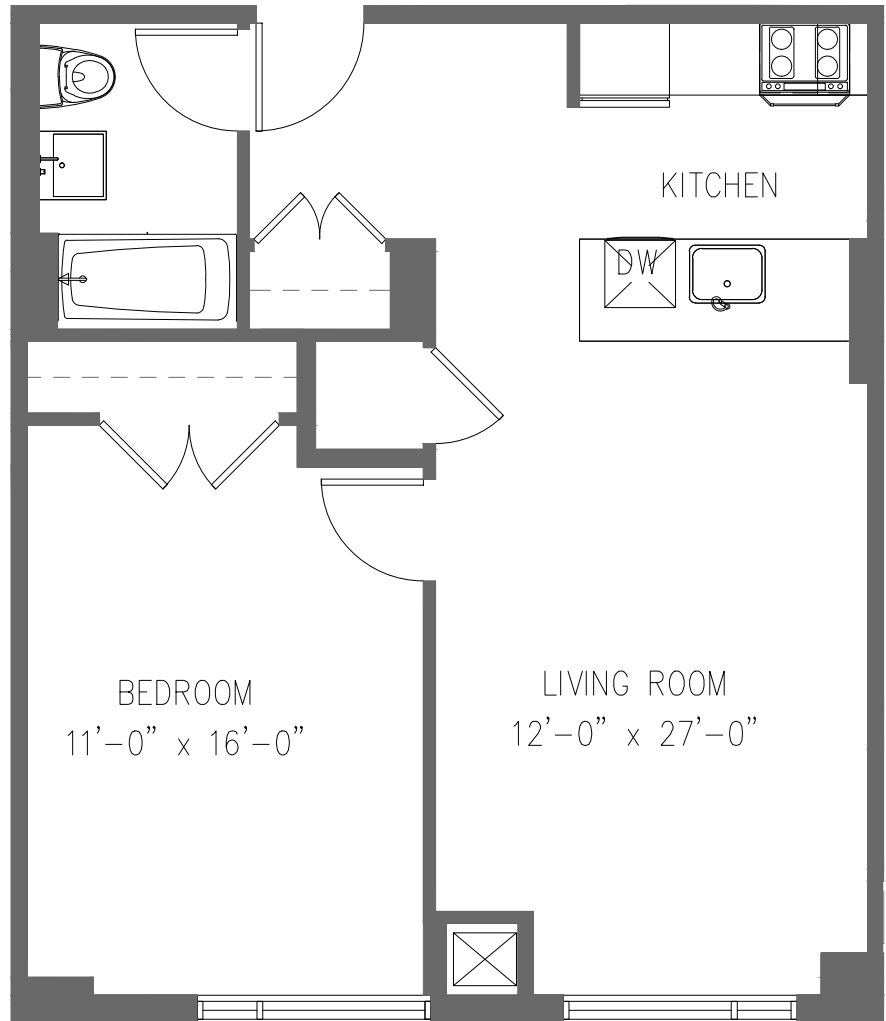

BROOKLYN,
NEW YORK

UNIT B508
KITCHEN, LIVING ROOM
1 BEDROOM
1 BATH