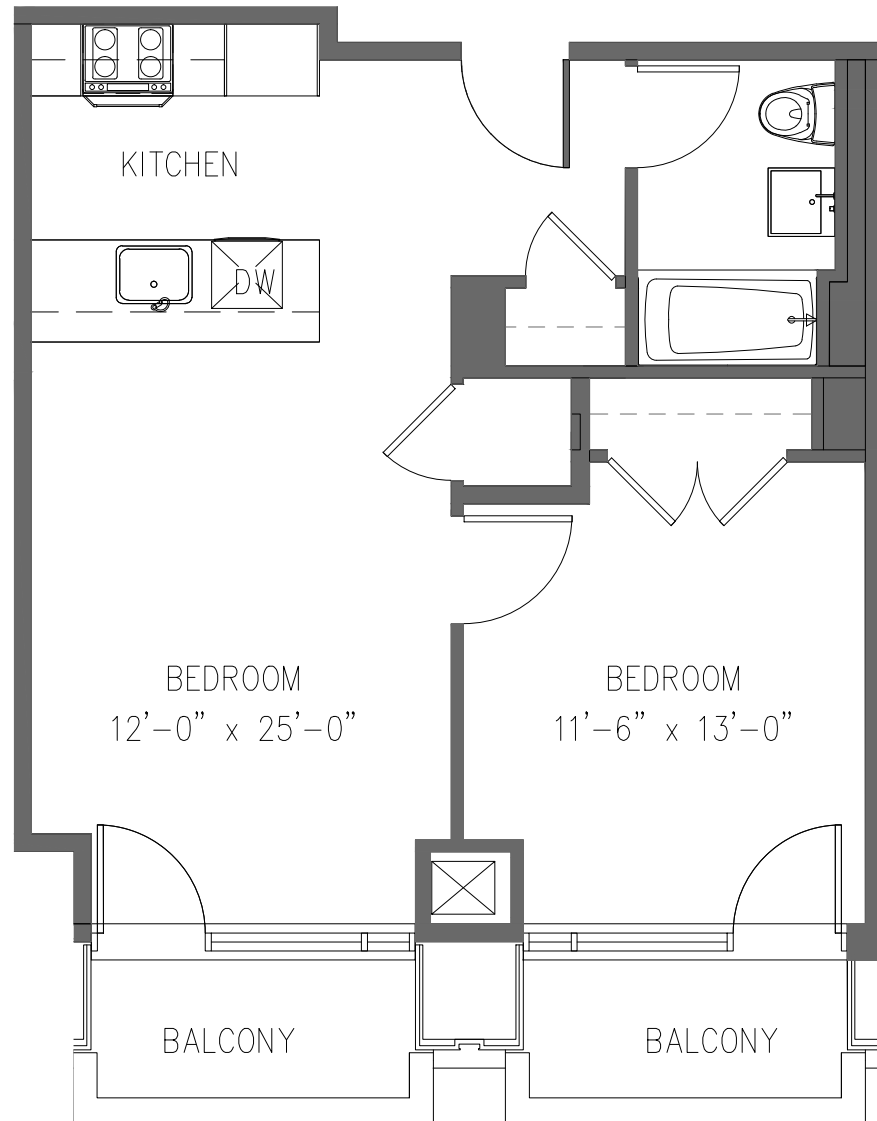

BROOKLYN,
NEW YORK

UNIT B809
KITCHEN, LIVING ROOM
1 BEDROOM
1 BATH

BEDFORD AVENUE