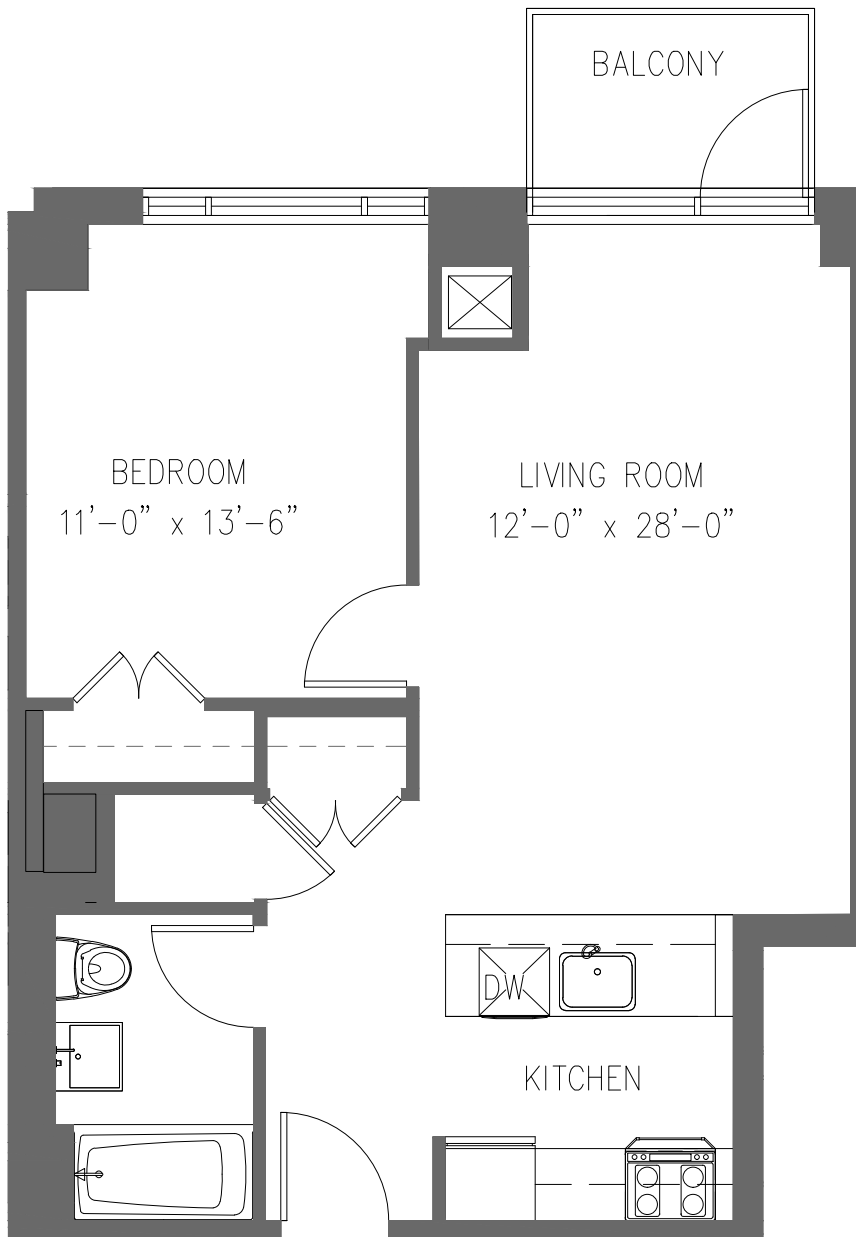

BROOKLYN,
NEW YORK

UNIT B804
KITCHEN, LIVING ROOM
1 BEDROOM
1 BATH